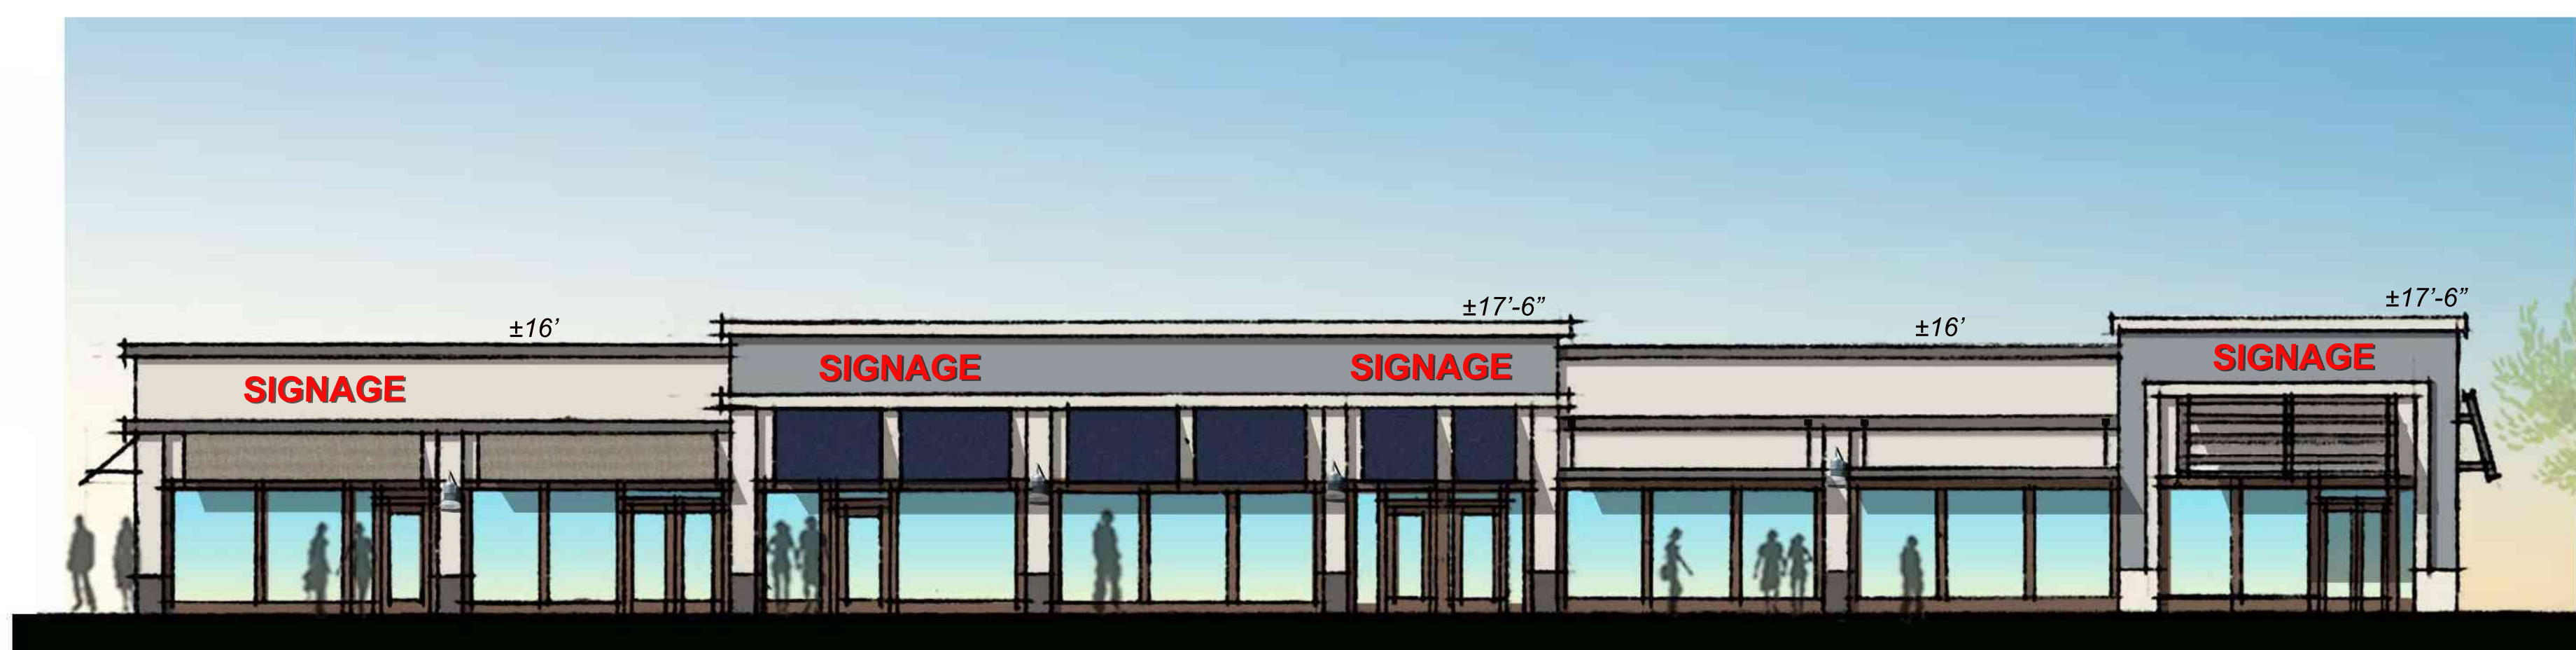

SHOPS 1

CLAIREMONT VILLAGE SAN DIEGO, CA
KLEEGER ENTERPRISES

ELEVATIONS

1/8" = 1' - 0"

2015-625 08.09.2016