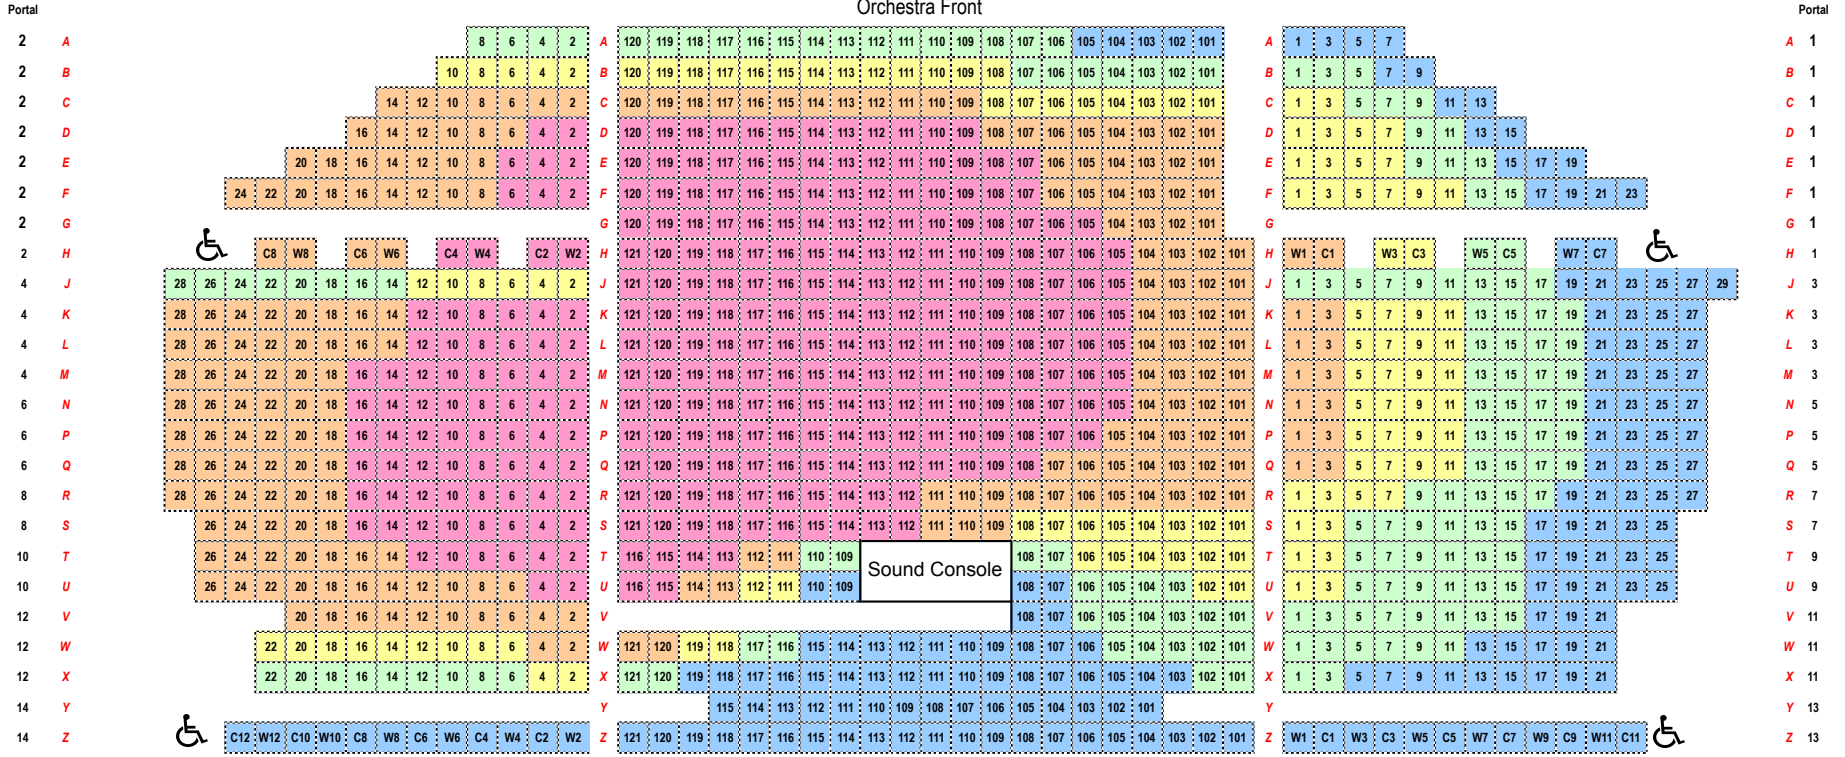

# Masterworks Seating Chart

Browning Center, Austad Auditorium

## STAGE

Orchestra Front

## Balcony Front

### Tier Pricing

	A	B	C	D	E	
Single	\$36	\$31	\$24	\$17	\$10	Single
Season	155	130	100	70	45	Season

Masterworks

Masterworks