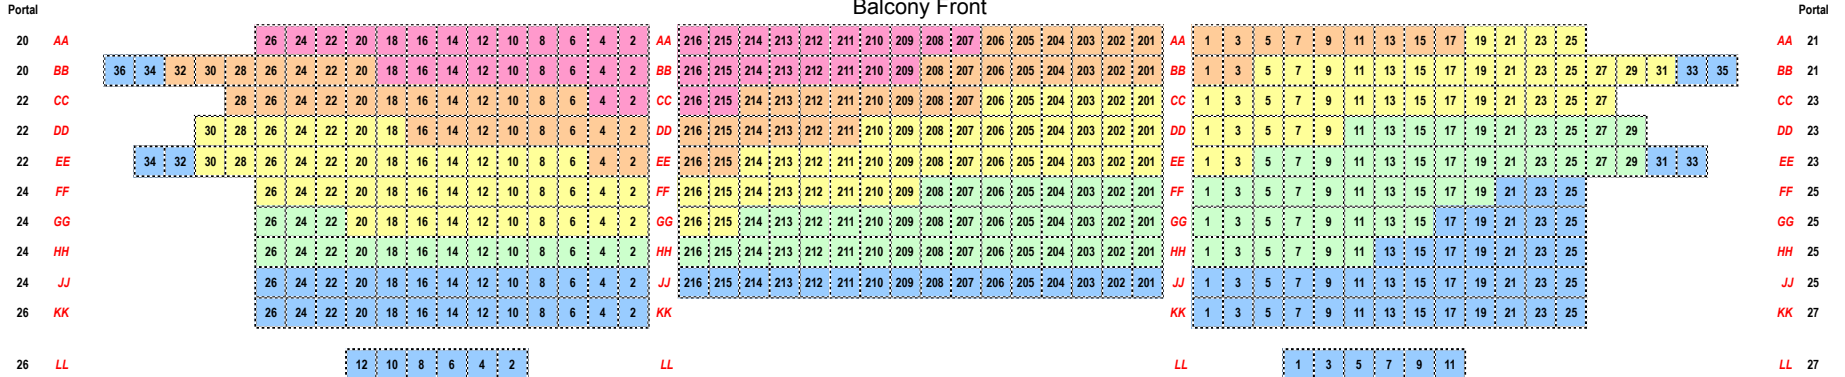

Balcony Front

Tier Pricing

	A	B	C	D	E	
Single	$36	$31	$24	$17	$10	Single
Season	155	130	100	70	45	Season

Masterworks

Masterworks