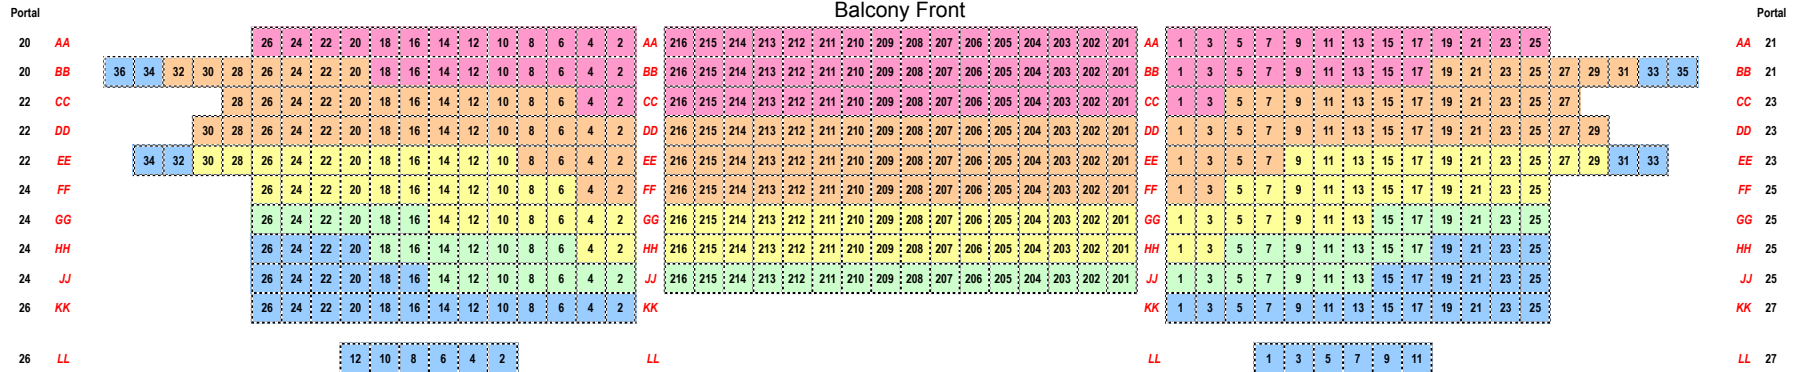

Ballet Seating Chart

Browning Center, Austad Auditorium

STAGE

Orchestra Front

Balcony Front

Tier Pricing

	A	B	C	D	E	
Nutcracker Ad	\$39	\$33	\$26	\$20	\$14	Single
Nutcracker Ch	\$29	\$25	\$20	\$15	\$10	Child
Mermaid Ad	\$20	\$17	\$15	\$12	\$10	Single
Mermaid Ch	\$15	\$13	\$12	\$10	\$8	Child

Ballet West

Ballet West