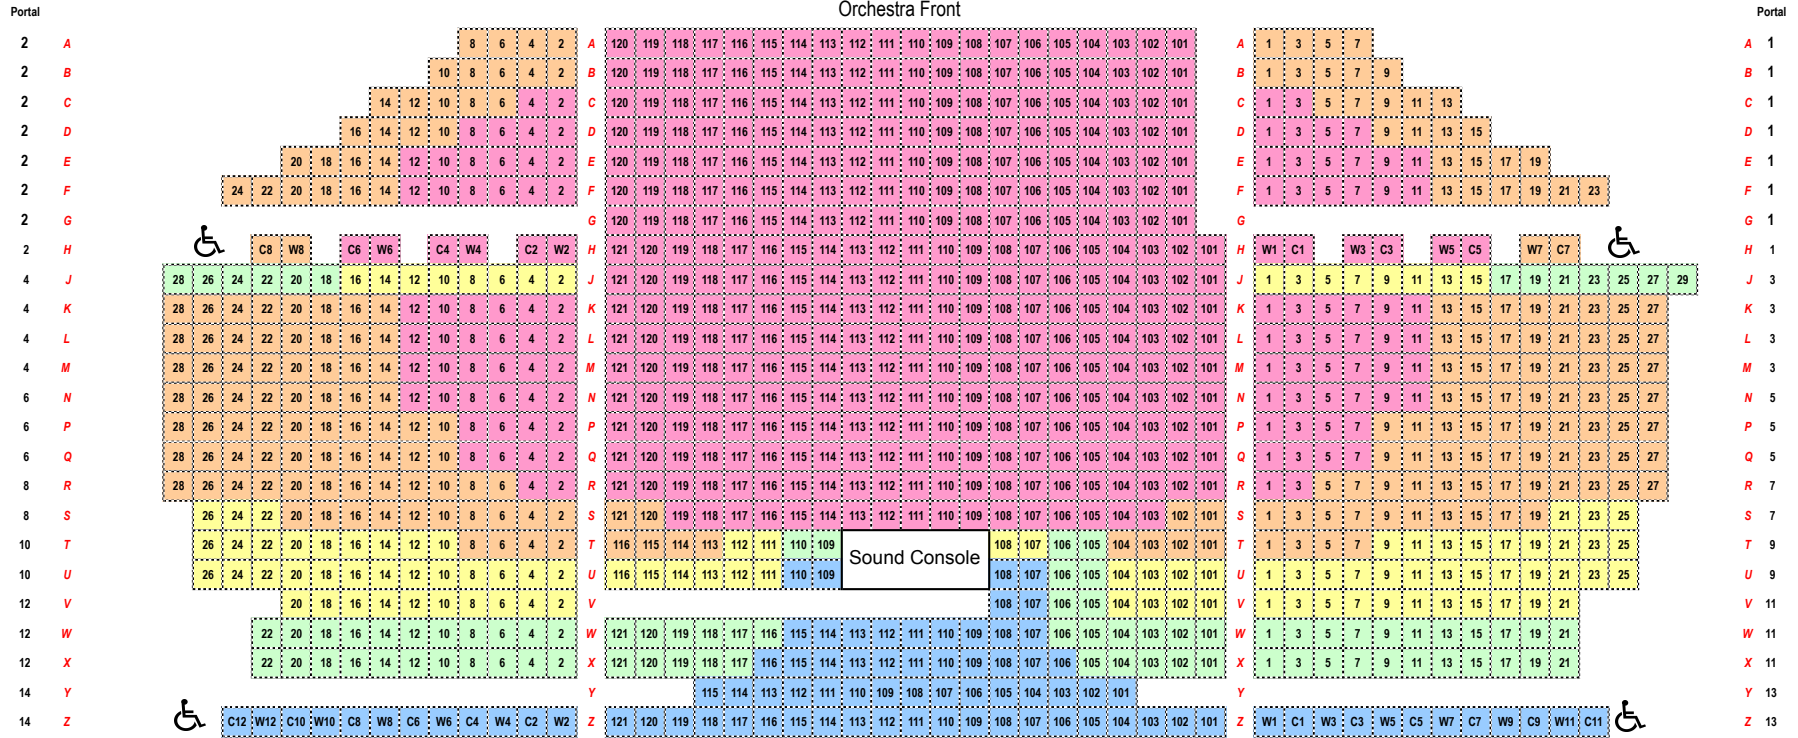

Ballet Seating Chart

Browning Center, Austad Auditorium

STAGE

Orchestra Front

Balcony Front

Tier Pricing

	A	B	C	D	E	
Nutcracker Ad	\$39	\$33	\$26	\$20	\$14	Single
Nutcracker Ch	\$29	\$25	\$20	\$15	\$10	Child
Mermaid Ad	\$20	\$17	\$15	\$12	\$10	Single
Mermaid Ch	\$15	\$13	\$12	\$10	\$8	Child

Ballet West

Ballet West