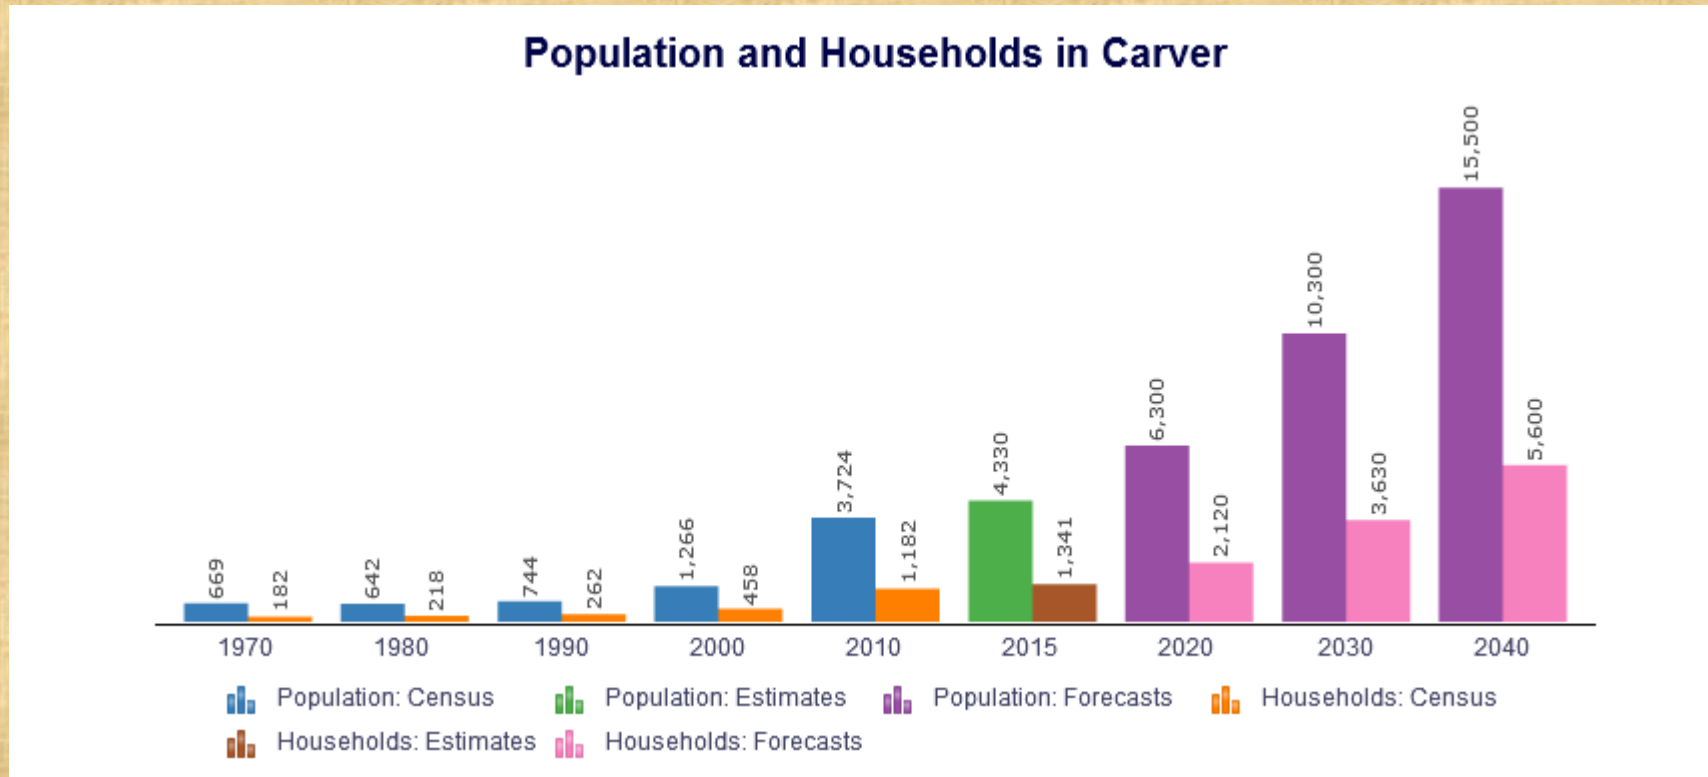

Carver Snapshot