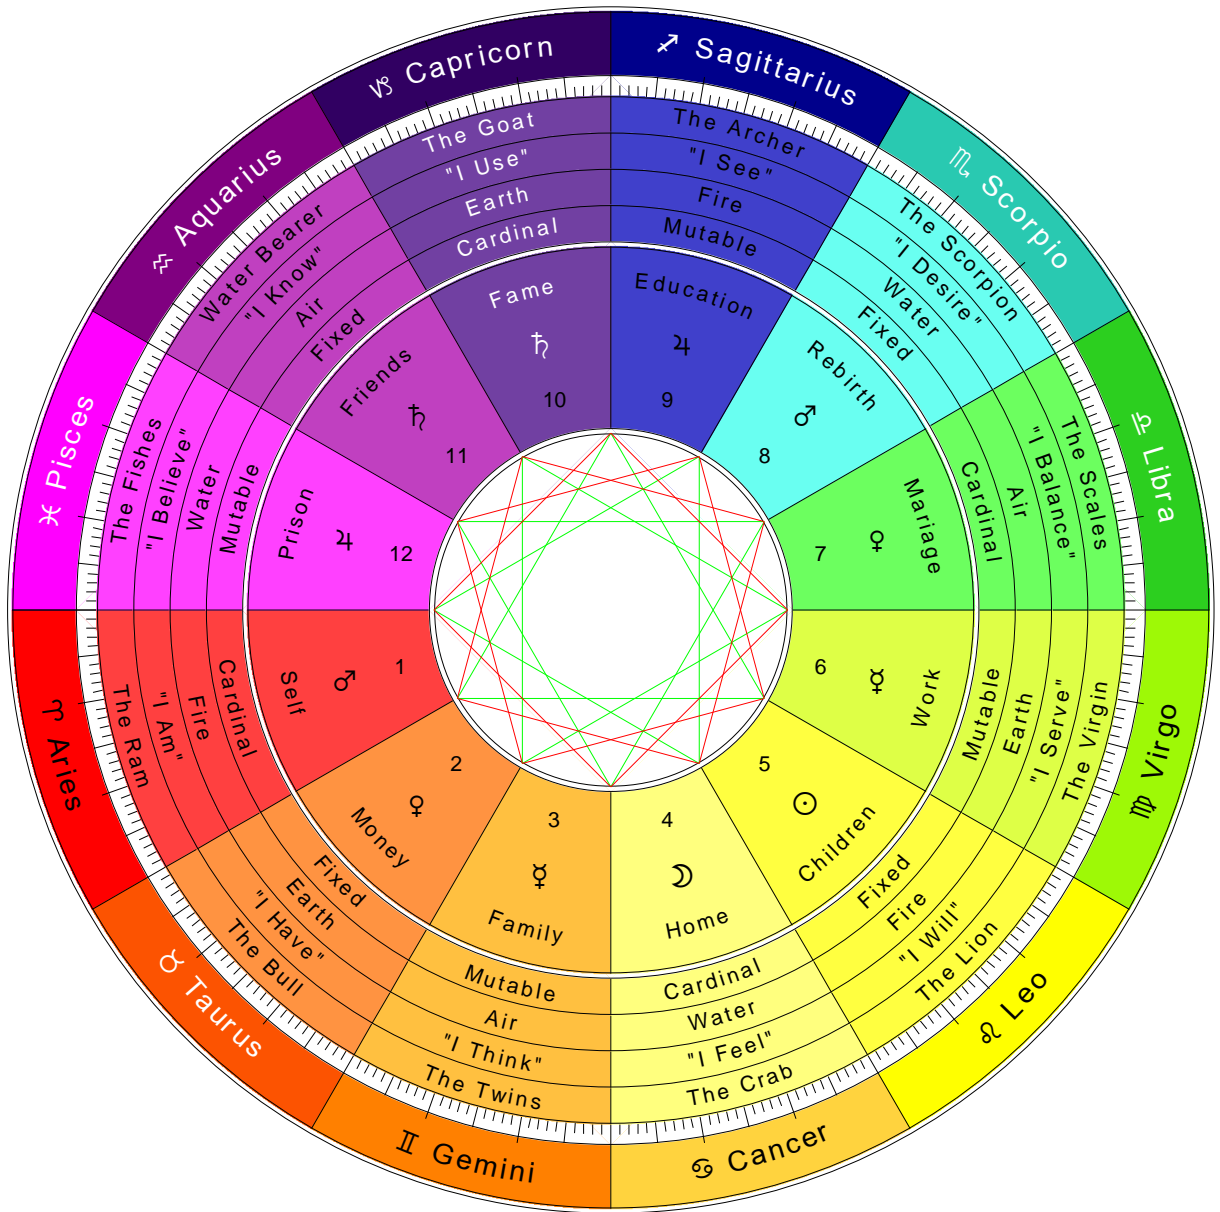

# Astrological Symbols

Signs	
♈	Aries
♉	Taurus
♊	Gemini
♋	Cancer
♌	Leo
♍	Virgo
♎	Libra
♏	Scorpio
♐	Sagittarius
♑	Capricorn
♒	Aquarius
♓	Pisces

Planets	
☾	Moon
☼	Sun
☿	Mercury
♀	Venus
♂	Mars
♃	Jupiter
♄	Saturn
♅	Uranus
♆	Neptune
♇	Pluto
♁	Node
♁	Midheaven
♁	Ascendant
♁	Part Fortn
♁	S. Node

Aspects	
♌	Conjunction
♍	Opposition
♎	Trine
♏	Square
♐	Sextile
♑	Semisquare
♒	Semisextile
♓	Quincunx

<b>Trans-Saturn</b> ♇ Pluto ♆ Neptune ♅ Uranus	<b>Outer Planets</b> ♄ Saturn ♃ Jupiter ♂ Mars	<b>Inner Planets</b> ☾ Moon ♀ Venus ♀ Mercury	<b>The Sun</b> ☼ Sun Self Power Destiny	<b>In the Body</b> Feelings ☾ Heart ♀ Mind ♀	<b>In the World</b> Limits ♃ Growth ♃ Effort ♂	<b>In Society</b> Generation ♁ Ideals ♀ Unique ♃
---	---	--	---	---	---	---