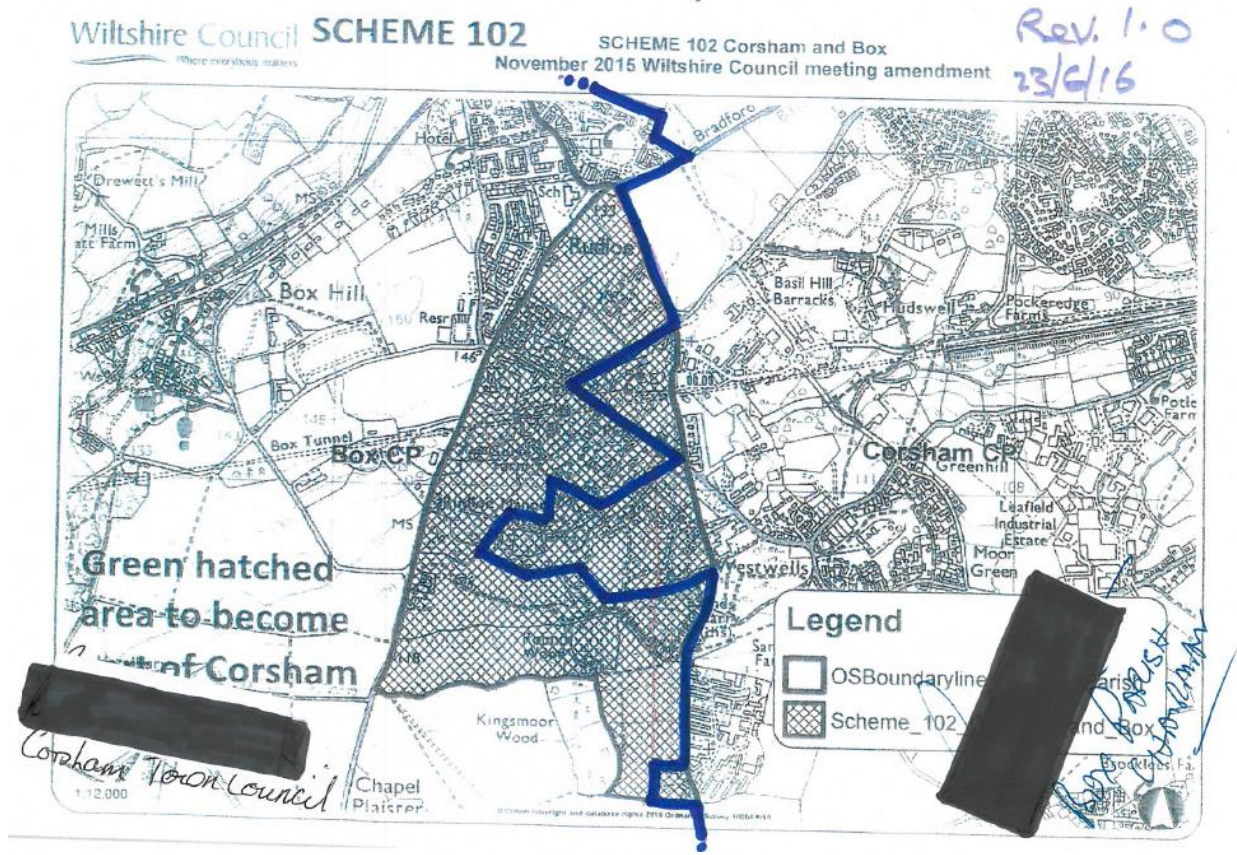

# Community Governance Review Update July 2016

At its meeting on 12 July Wiltshire Council agreed the new parish boundary for Box/Corsham is accordance with a compromise which was reached between the parish and town councils. The new boundary, which is due to come into effect next April/May, can be seen below.

The new boundary means that Rudloe housing estate will come under Box Parish Council as opposed to being split, and MOD Corsham, the Data Storage Centres at Spring Park and Wadswick Green retirement village will fall under Corsham Town Council in their entirety. Whilst the boundary might look rather strange on the map, it does address many of the anomalies raised by the local councils.

(Revised parish boundary shown in blue)