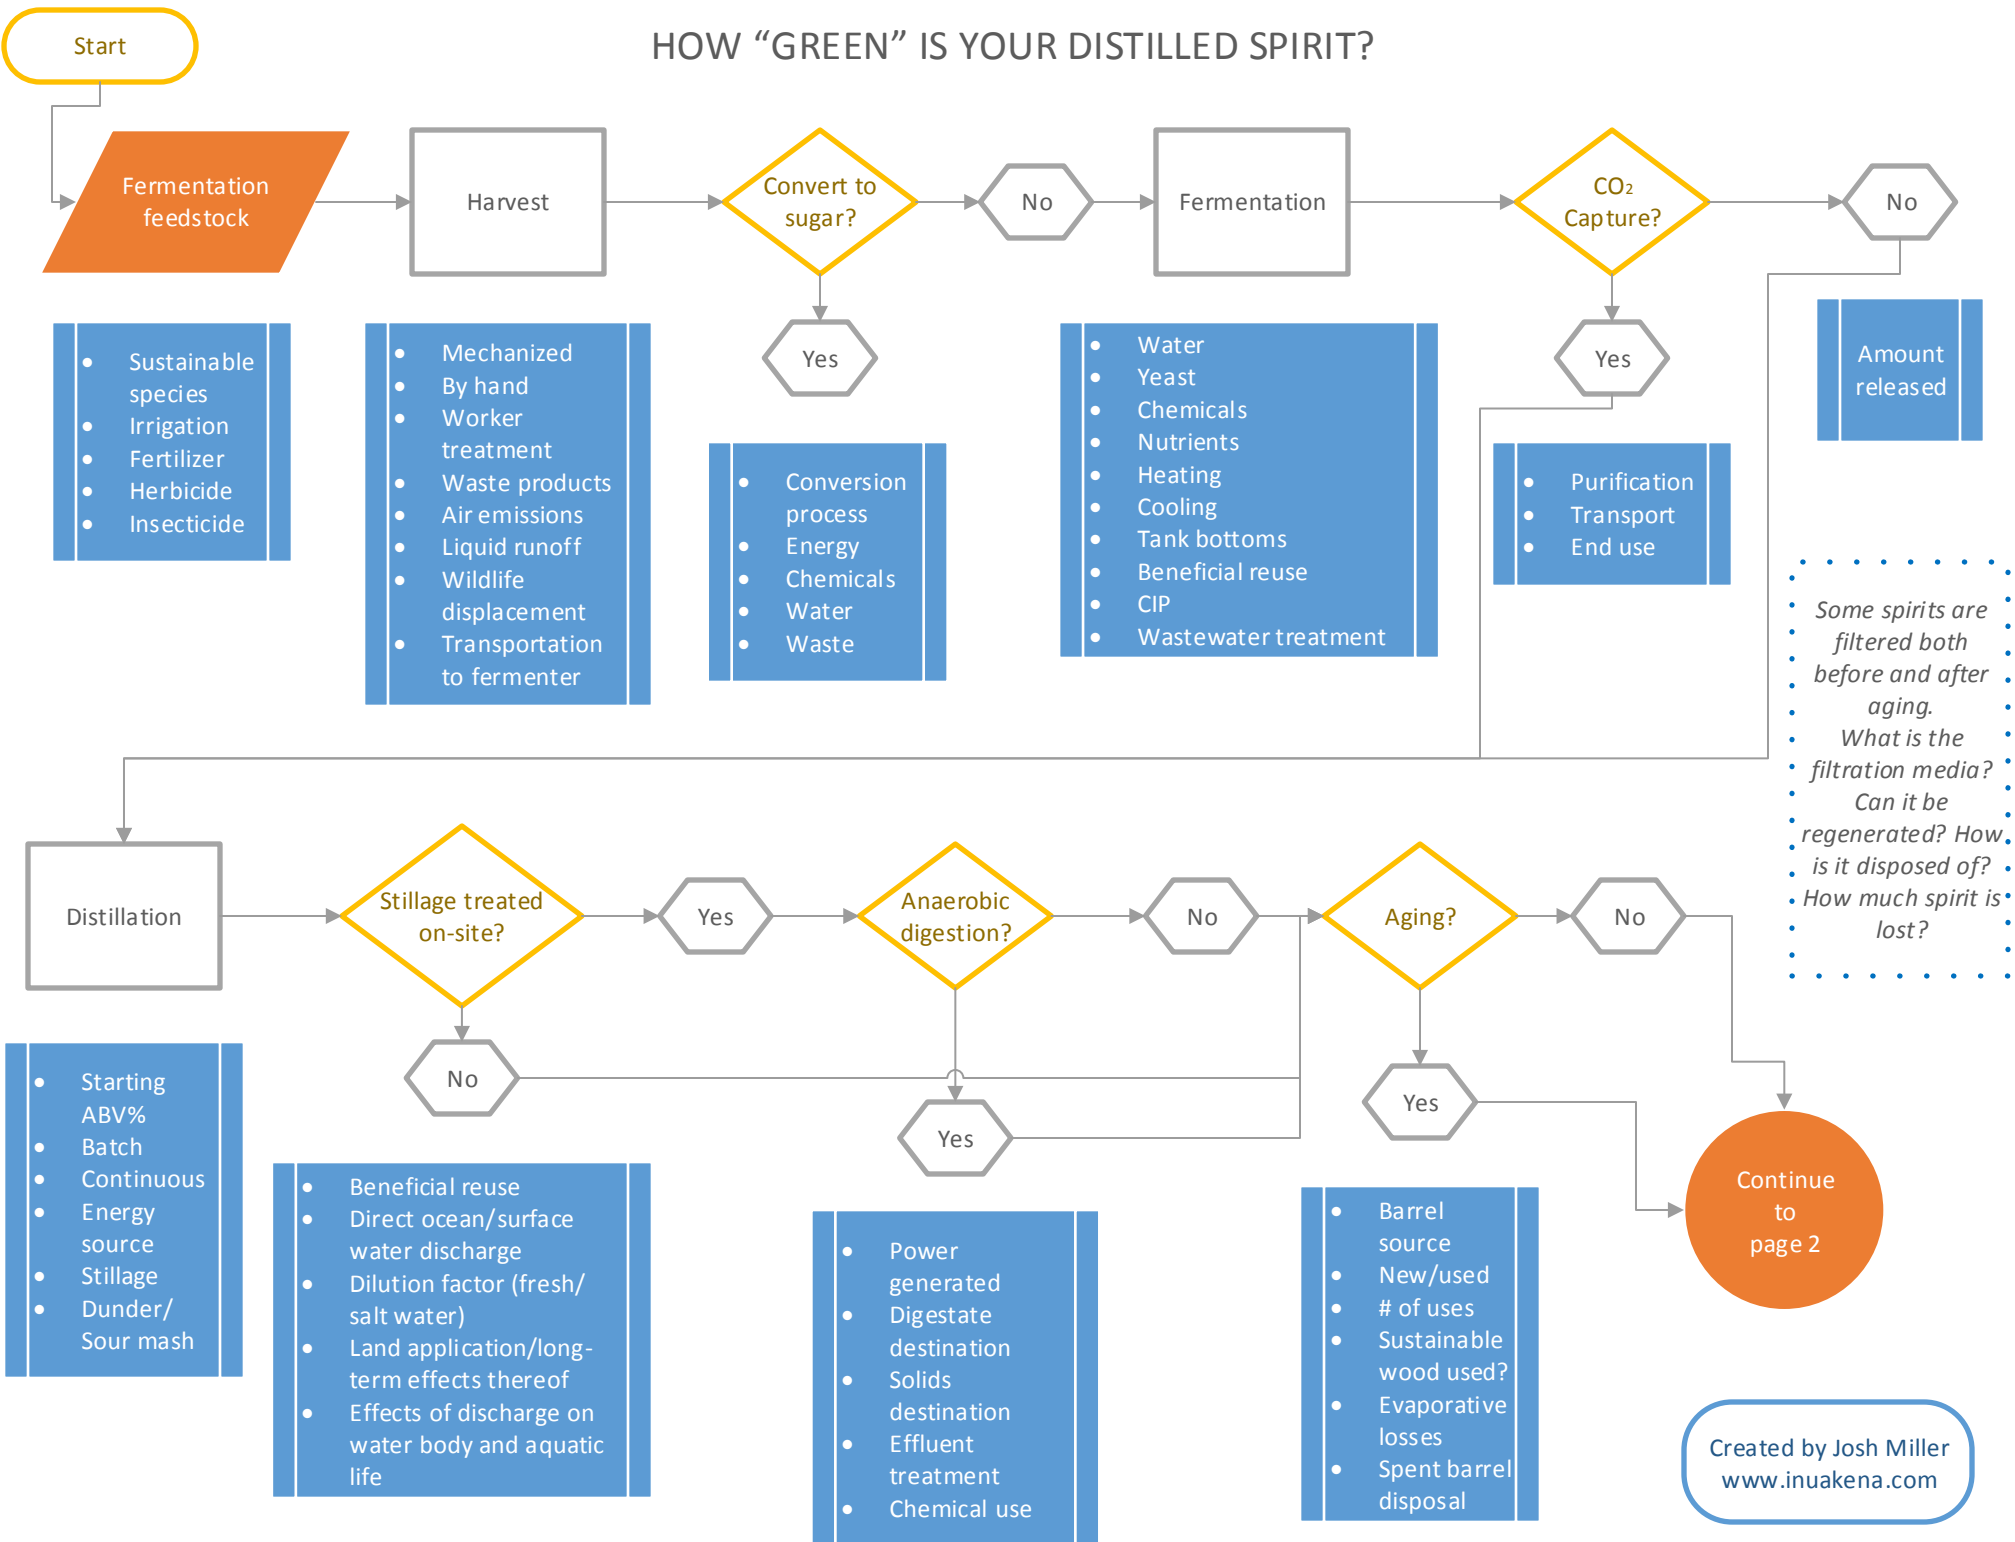

# HOW "GREEN" IS YOUR DISTILLED SPIRIT?