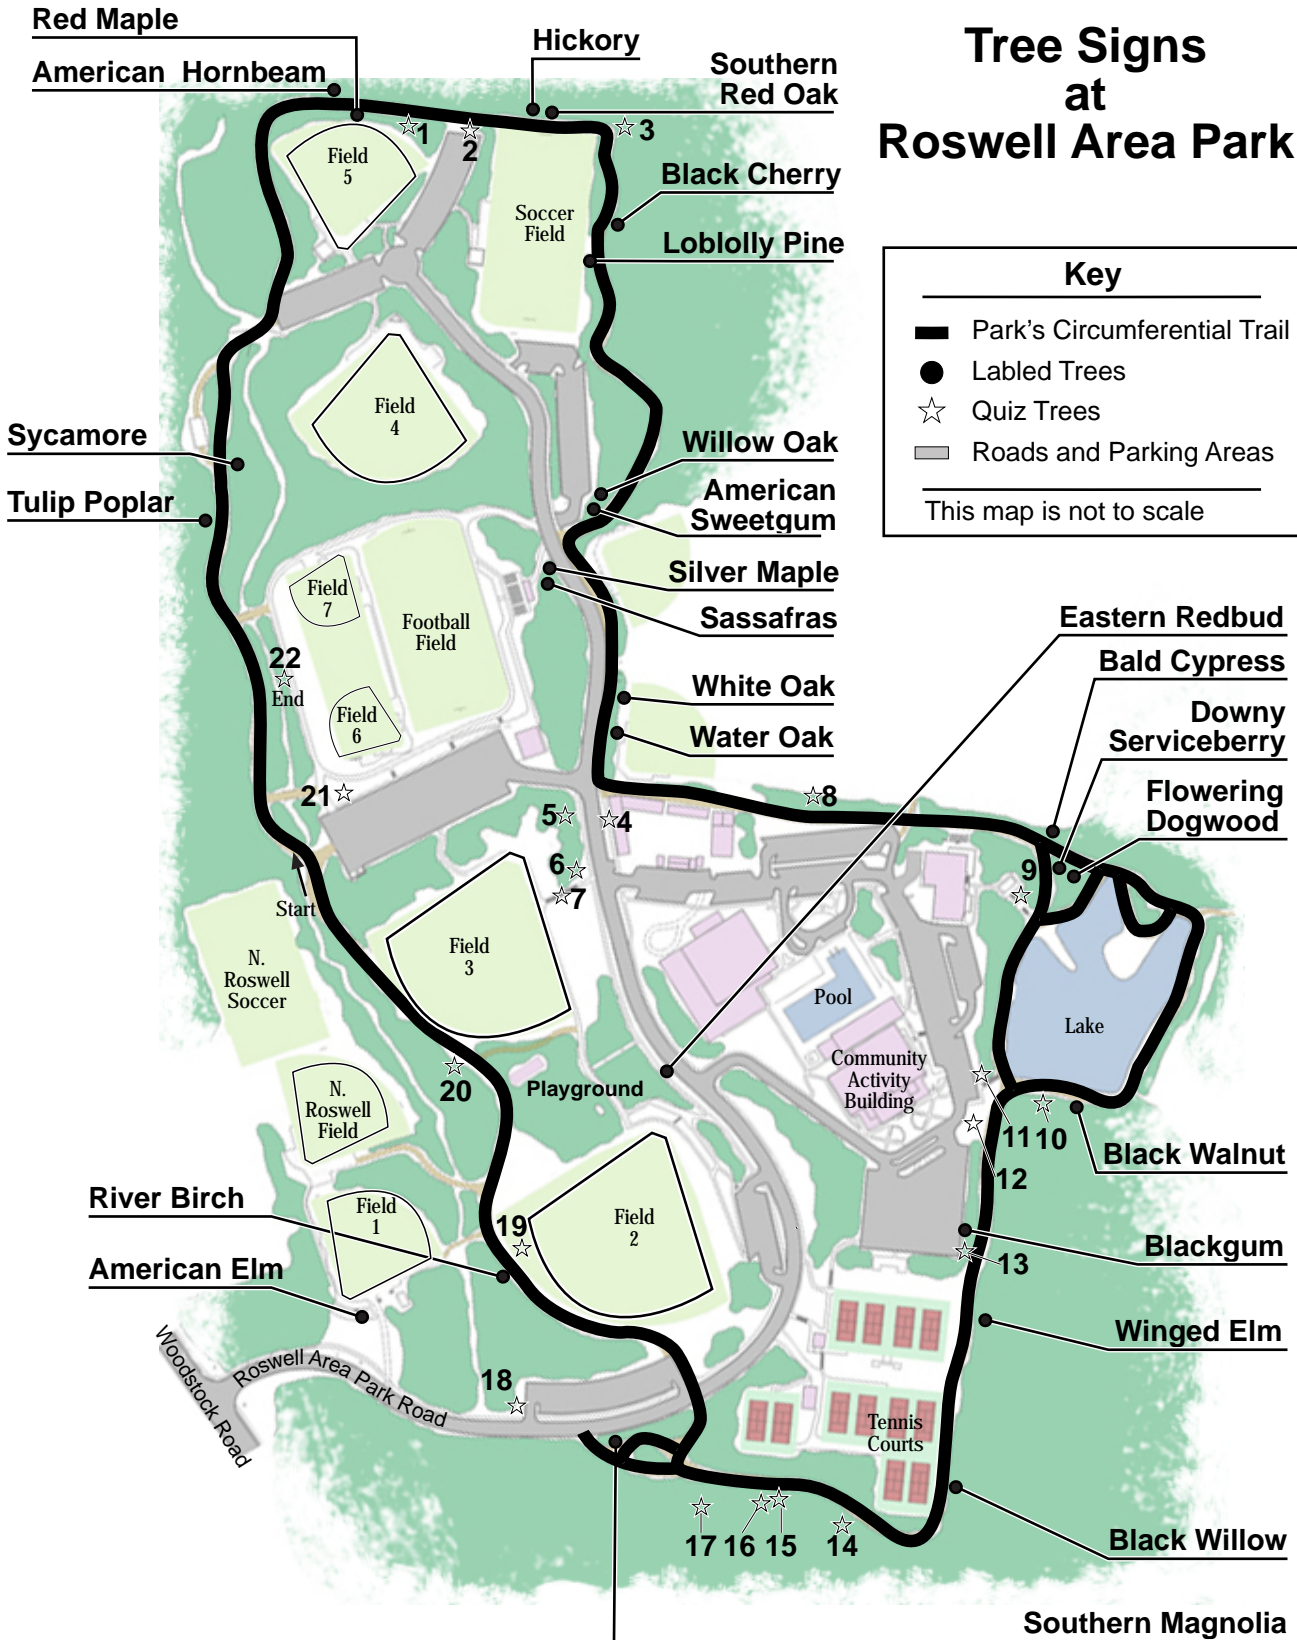

Tree Signs at Roswell Area Park

Key

- Park's Circumferential Trail
- Labeled Trees
- Quiz Trees
- Roads and Parking Areas

This map is not to scale

Red Maple

American Hornbeam

Hickory

Southern Red Oak

Black Cherry

Loblolly Pine

Sycamore

Tulip Poplar

Willow Oak

American Sweetgum

Silver Maple

Sassafras

White Oak

Water Oak

Eastern Redbud

Bald Cypress

Downy Serviceberry

Flowering Dogwood

River Birch

American Elm

Black Walnut

Blackgum

Winged Elm

Black Willow

Southern Magnolia