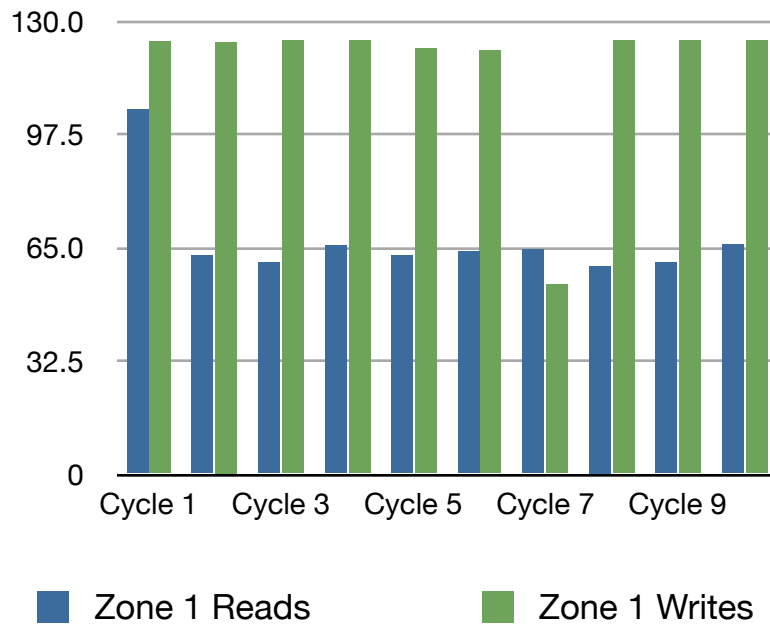

7200 Standard Test Results (With Cache Effects)

7200 RPM Drive Test Results

7200 Large Test Results (With Cache Effects)

7200 Extended Test Results (With Cache Effects)

7200 RPM Drive Test Results

7200 Zone Test Results

7200 Random Test Results