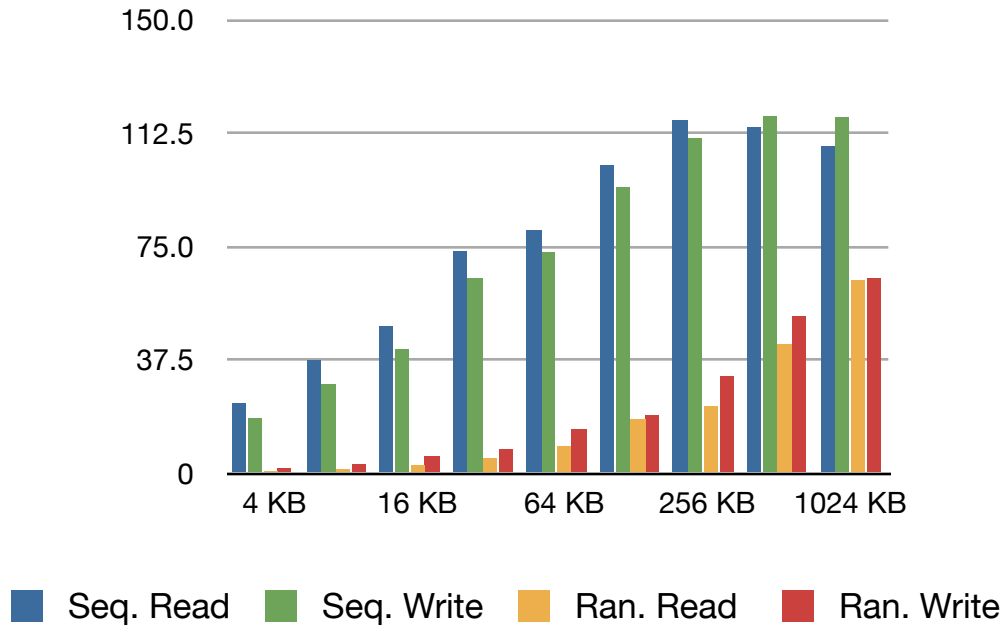

7200 RPM Drive Test Results

7200 Standard Test Results (Without Cache Effects)

7200 Large Test Results (Without Cache Effects)

7200 RPM Drive Test Results

7200 Extended Test Results (Without Cache Effects)

7200 Standard Test Results (With Cache Effects)

7200 RPM Drive Test Results

7200 Large Test Results (With Cache Effects)

7200 Extended Test Results (With Cache Effects)

7200 RPM Drive Test Results

7200 Zone Test Results

7200 Random Test Results