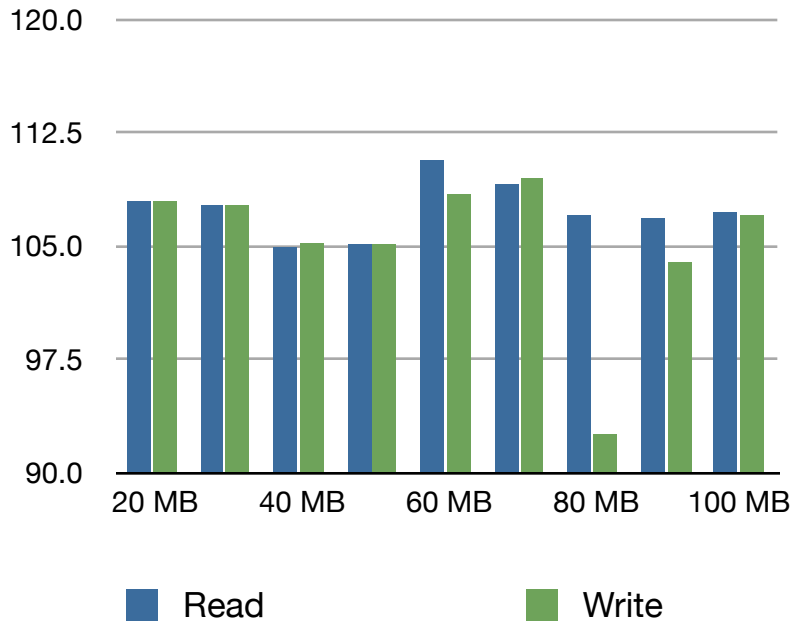

7200 RPM Drive Test Results

7200 Standard Test Results (Without Cache Effects)

7200 Large Test Results (Without Cache Effects)

7200 RPM Drive Test Results

7200 Extended Test Results (Without Cache Effects)