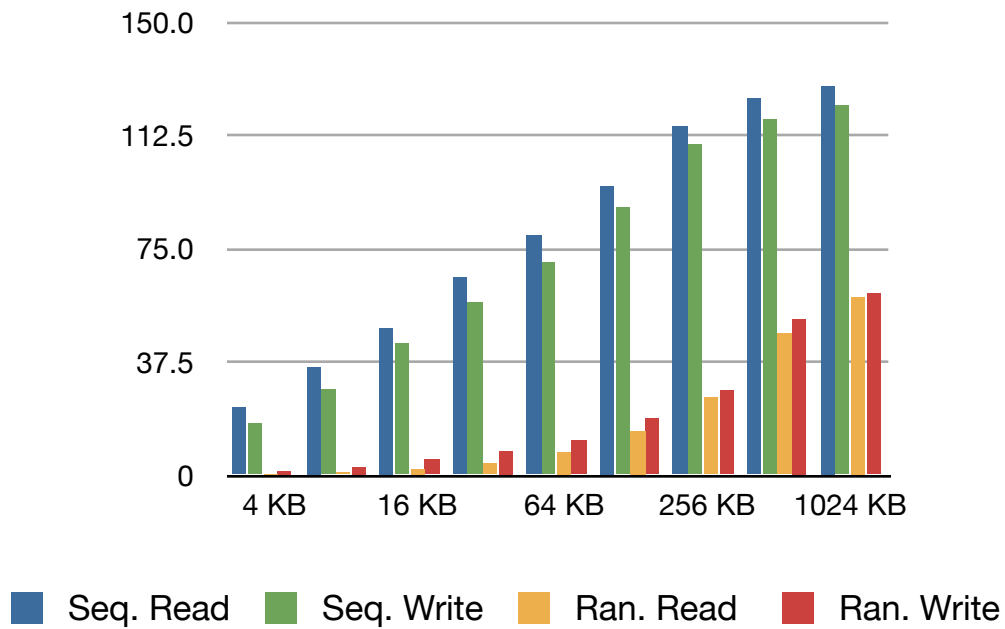

7200 RPM Drive Test Results

7200 Standard Test Results (Without Cache Effects)

7200 Large Test Results (Without Cache Effects)

7200 RPM Drive Test Results

7200 Extended Test Results (Without Cache Effects)

7200 Standard Test Results (With Cache Effects)

7200 RPM Drive Test Results

7200 Large Test Results (With Cache Effects)

7200 Extended Test Results (With Cache Effects)

7200 RPM Drive Test Results

7200 Zone Test Results

7200 Random Test Results