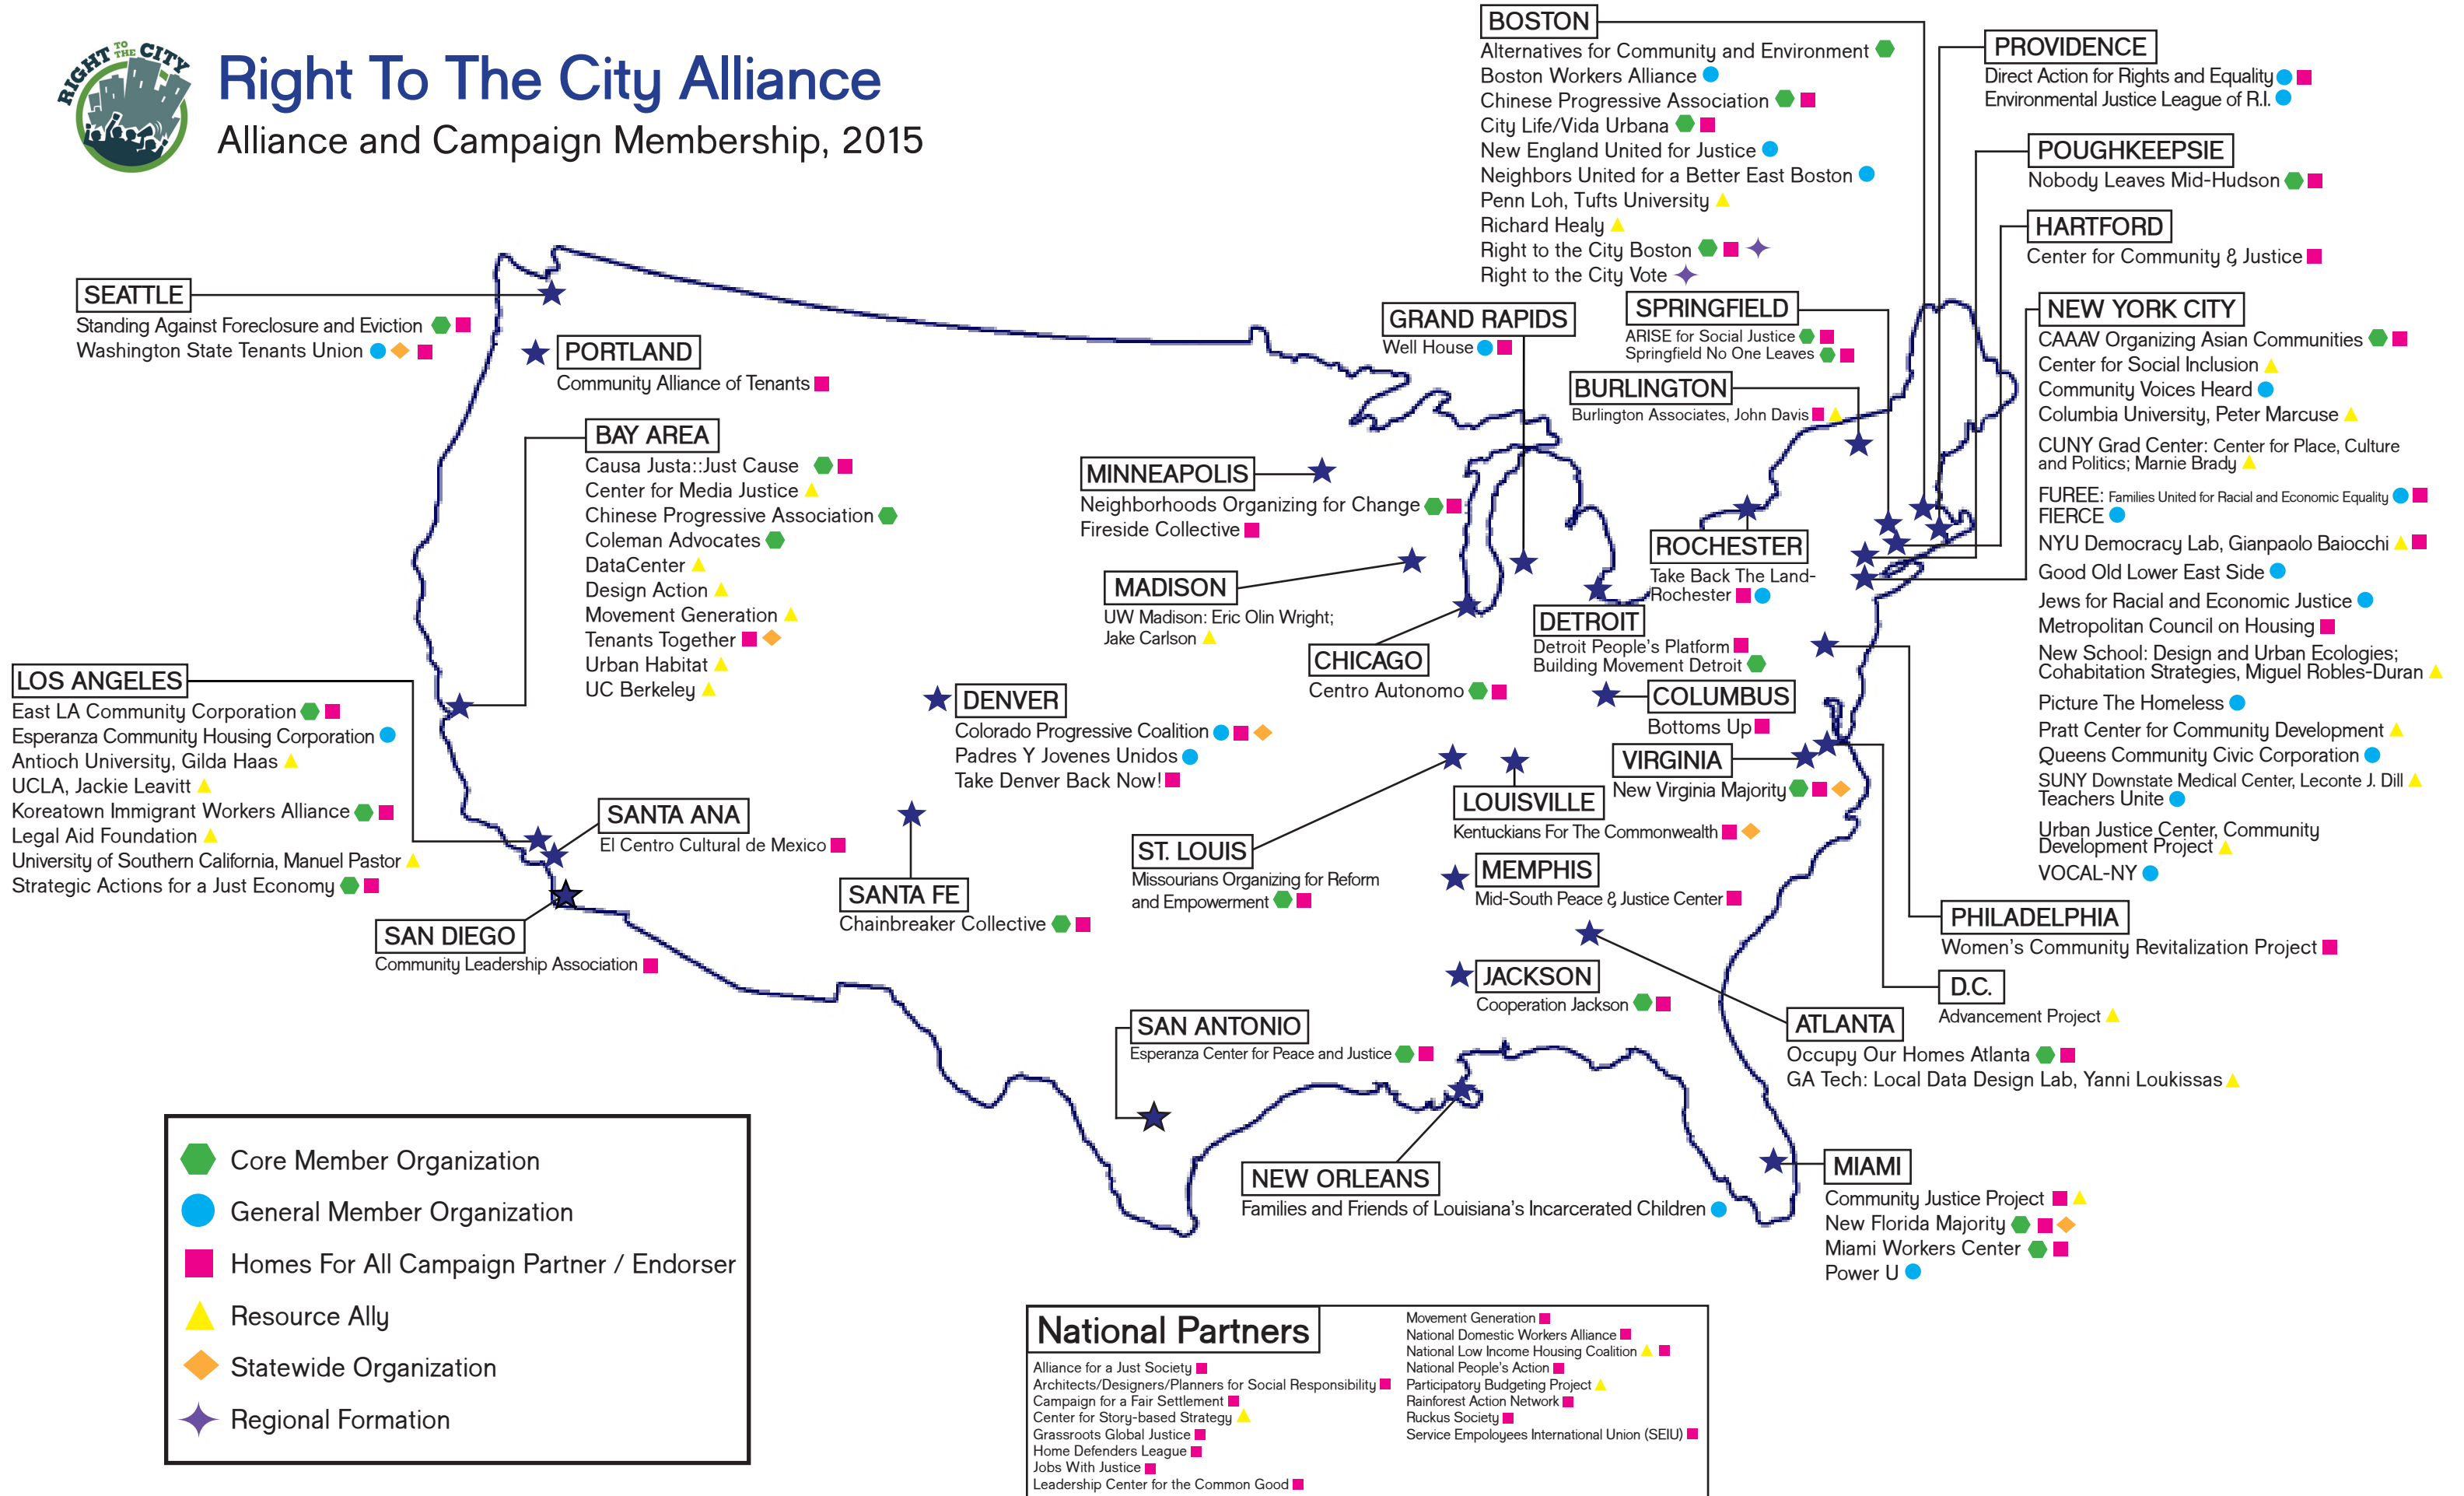

Right To The City Alliance

Alliance and Campaign Membership, 2015

- Core Member Organization
- General Member Organization
- Homes For All Campaign Partner / Endorser
- ▲ Resource Ally
- ◆ Statewide Organization
- ★ Regional Formation

National Partners

- Alliance for a Just Society ■
- Architects/Designers/Planners for Social Responsibility ■
- Campaign for a Fair Settlement ■
- Center for Story-based Strategy ▲
- Grassroots Global Justice ■
- Home Defenders League ■
- Jobs With Justice ■
- Leadership Center for the Common Good ■
- Movement Generation ■
- National Domestic Workers Alliance ■
- National Low Income Housing Coalition ▲
- National People's Action ■
- Participatory Budgeting Project ▲
- Rainforest Action Network ■
- Ruckus Society ■
- Service Employees International Union (SEIU) ■