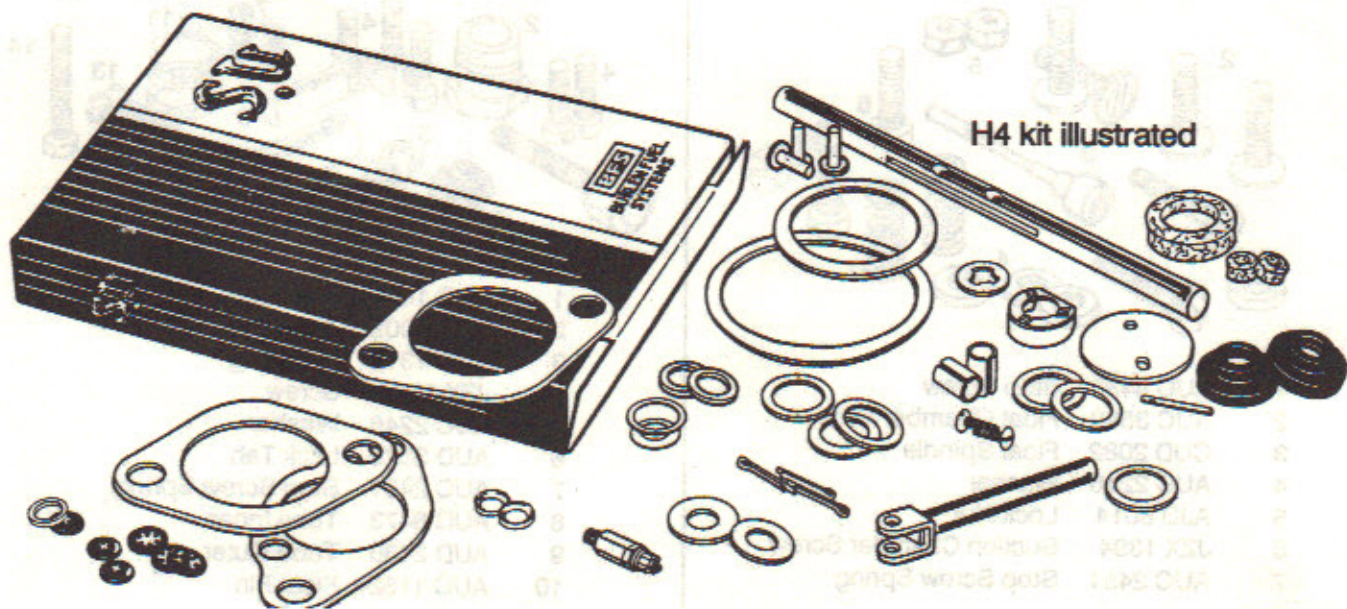

Repair Kits

H4 kit illustrated