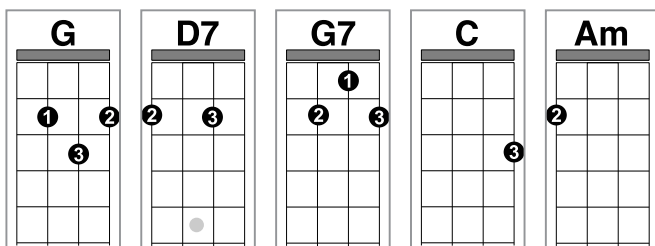

Paper Roses (Torre/Spielman)

1 G / / / D7 ///
I realized the way your eyes deceived me,
D7 / / / G ///

With tender looks that I mistook for love.

G / / G7 C ///
So take away the flowers that you gave me
D7 / / / G //.

2 G / / / D7 ///
I thought that you would be a perfect lover
D7 / / / G ///
You seemed so full of sweetness at the start
G / / G7 C ///
But like a big red rose that's made of paper
D7 / / / G //.
There isn't any sweetness in your heart. **[Chorus]**

Strumming Pattern No.2:

Paper Roses first became a hit in 1960 sung by Anita Bryant, but it was in 1973 that Marie Osmond recorded her version and had massive success worldwide.