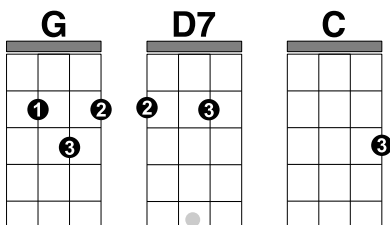

I Walk the Line (Johnny Cash)

1 **G** **D7** / **G**
I keep a close watch on this heart of mine,
G **D7** / **G**
I keep my eyes wide open all the time.
G **C** / **G**
I keep the ends out for the tie that binds.
G **D7** / **G**
Because you're mine, I walk the line.

2 **G** **D7** / **G**
I find it very, very easy to be true,
G **D7** / **G**
I find myself alone when each day's through;
G **C** / **G**
Yes, I'll admit that I'm a fool for you,
G **D7** / **G**
Because you're mine, I walk the line

3 **G** **D7** / **G**
As sure as night is dark and day is light,
G **D7** / **G**
I keep you on my mind both day and night,
G **C** / **G**
And happiness I've known proves that it's right,
G **D7** / **G**
Because you're mine, I walk the line.

4 **G** **D7** / **G**
You've got a way to keep me on your side,
G **D7** / **G**
You give me cause for love that I can't hide;
G **C** / **G**
For you I know I'd even try to turn the tide,
G **D7** / **G**
Because you're mine, I walk the line.

Repeat v1.