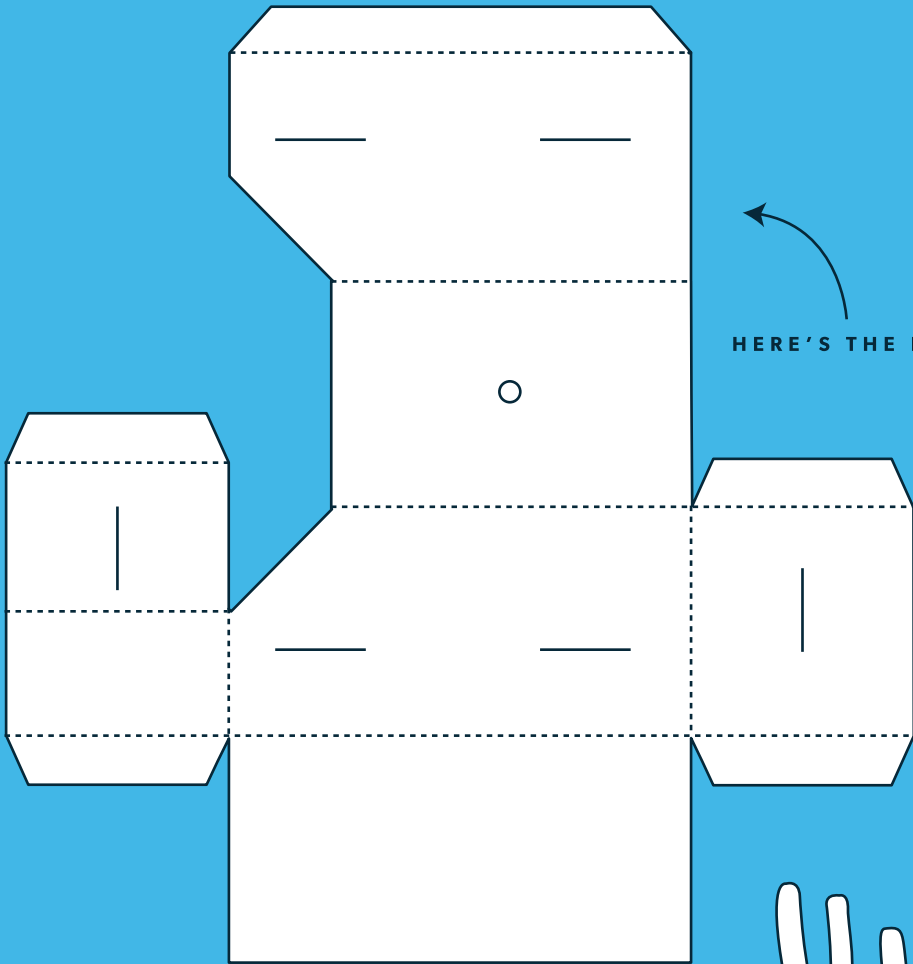

# FOREST FRIENDS ORNAMENT

CUT AROUND THE BLACK LINE AND FOLD ON THE DOTTED LINES! CREATE YOUR OWN PAPER CRAFT ORNAMENTS!

HERE'S THE BODY!

PASTE THESE TWO TAILS TOGETHER SO YOUR CREATURE CAN BE VIEWED FROM BOTH SIDES!

PASTE THESE TWO HEADS TOGETHER SO YOUR CREATURE CAN BE VIEWED FROM BOTH SIDES!

CUT THIS CIRCLE AND SLIP IT OVER THE NECK OF YOUR CREATURE

FOLD THIS TAB AND INSERT IT INTO THE SLOTS IN THE BODY!

FINISHED!