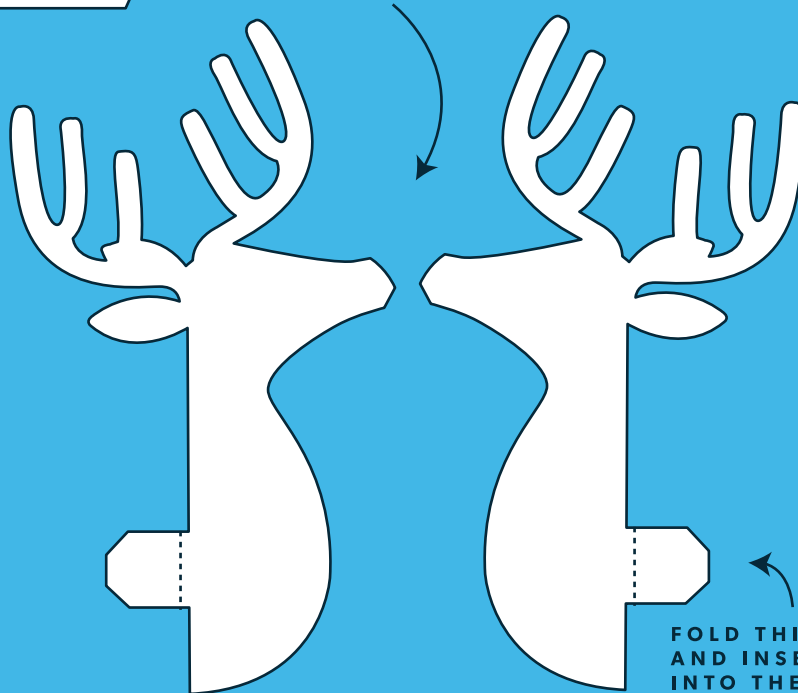

# FOREST FRIENDS ORNAMENT

CUT AROUND THE BLACK LINE AND FOLD ON THE DOTTED LINES! CREATE YOUR OWN PAPER CRAFT ORNAMENTS!

HERE'S THE BODY!

PASTE THESE TWO TAILS TOGETHER SO YOUR CREATURE CAN BE VIEWED FROM BOTH SIDES!

PASTE THESE TWO HEADS TOGETHER SO YOUR CREATURE CAN BE VIEWED FROM BOTH SIDES!

CUT THIS CIRCLE AND SLIP IT OVER THE NECK OF YOUR CREATURE

FOLD THIS TAB AND INSERT IT INTO THE SLOTS IN THE BODY!

FINISHED!