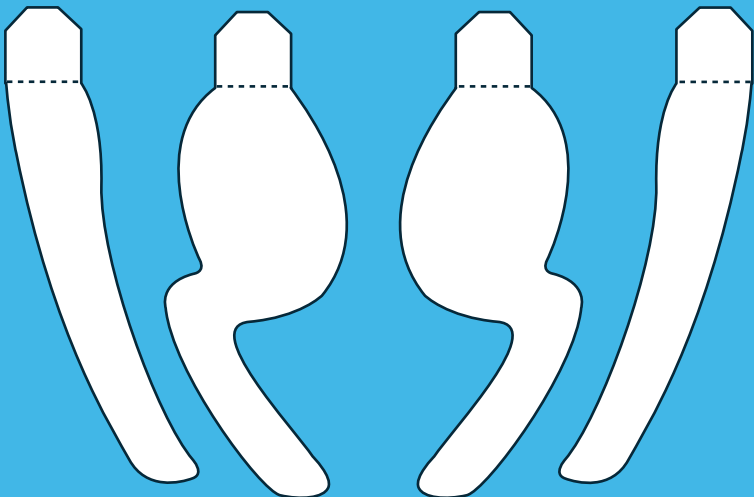

PASTE THESE TWO HEADS TOGETHER SO YOUR CREATURE CAN BE VIEWED FROM BOTH SIDES!

CUT THIS CIRCLE AND SLIP IT OVER THE NECK OF YOUR CREATURE

FOLD THIS TAB AND INSERT IT INTO THE SLOTS IN THE BODY!

FINISHED!