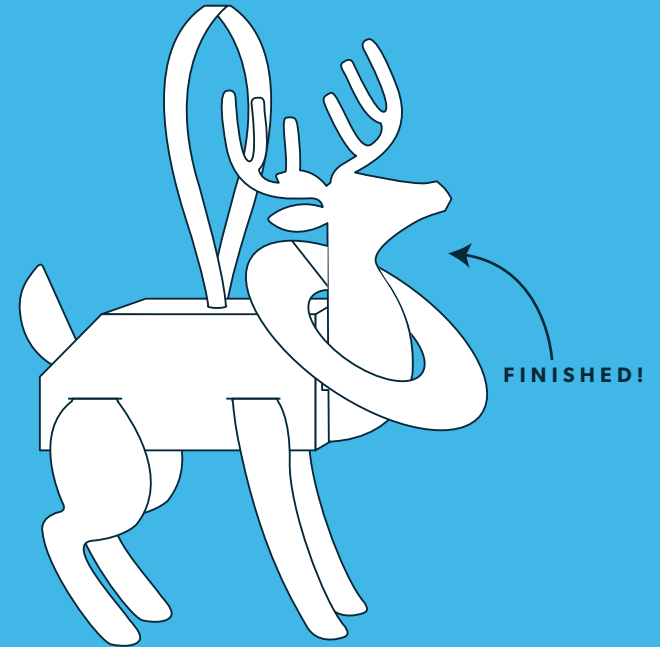

# FOREST FRIENDS ORNAMENT

CUT AROUND THE BLACK LINE AND FOLD ON THE DOTTED LINES! CREATE YOUR OWN PAPER CRAFT ORNAMENTS!

HERE'S THE BODY!

PASTE THESE TWO TAILS TOGETHER SO YOUR CREATURE CAN BE VIEWED FROM BOTH SIDES!

PASTE THESE TWO HEADS TOGETHER SO YOUR CREATURE CAN BE VIEWED FROM BOTH SIDES!

CUT THIS CIRCLE AND SLIP IT OVER THE NECK OF YOUR CREATURE

FOLD THIS TAB AND INSERT IT INTO THE SLOTS IN THE BODY!

FINISHED!