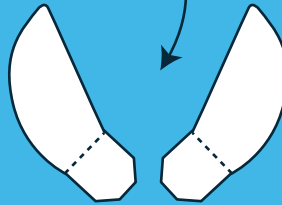

# FOREST FRIENDS ORNAMENT

CUT AROUND THE BLACK LINE AND FOLD ON THE DOTTED LINES! CREATE YOUR OWN PAPER CRAFT ORNAMENTS!

HERE'S THE BODY!

PASTE THESE TWO TAILS TOGETHER SO YOUR CREATURE CAN BE VIEWED FROM BOTH SIDES!

PASTE THESE TWO HEADS TOGETHER SO YOUR CREATURE CAN BE VIEWED FROM BOTH SIDES!

CUT THIS CIRCLE AND SLIP IT OVER THE NECK OF YOUR CREATURE

FOLD THIS TAB AND INSERT IT INTO THE SLOTS IN THE BODY!

FINISHED!