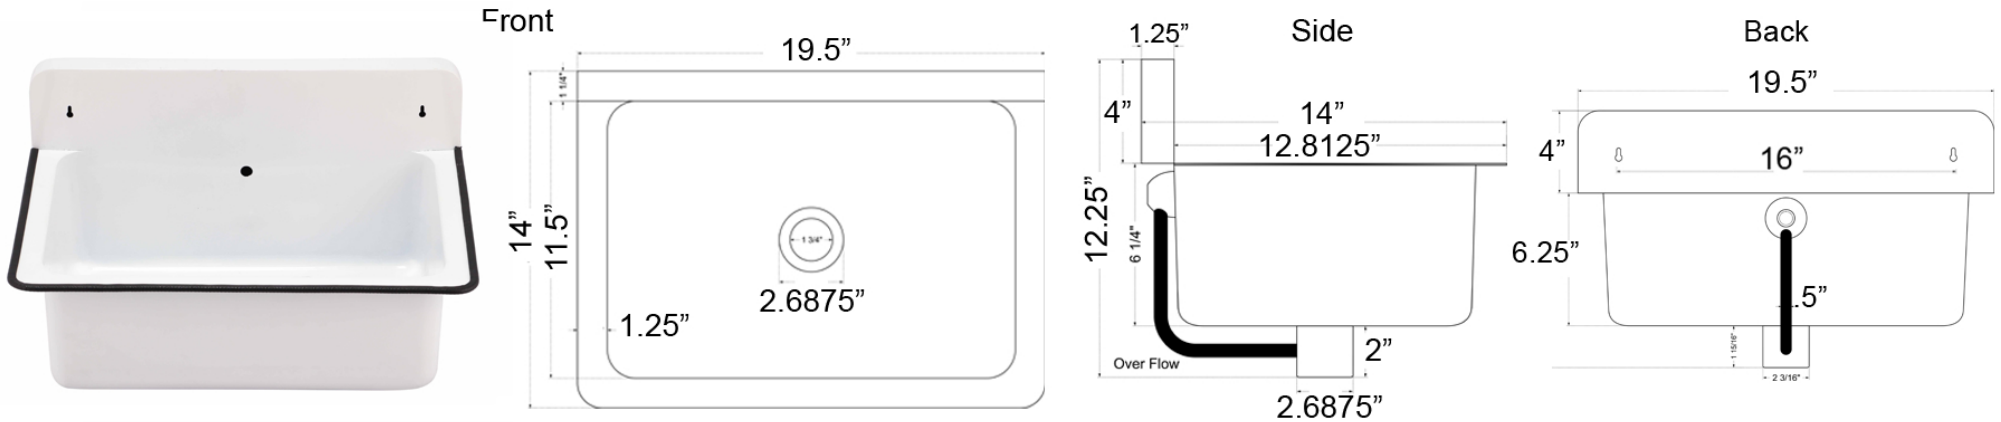

## NS-ACBSOF-WW

[www.NantucketSinksUSA.com](http://www.NantucketSinksUSA.com)

[info@nantucketsinksusa.com](mailto:info@nantucketsinksusa.com)

OVERALL DIMENSIONS	INTERIOR BOWL	BOWL DEPTH	DRAIN OPENING	MOUNTING HARDWARE
19.5" x 14" x 12.25"	17" x 11.5"	6.25"	1.75"	2 INCLUDED SCREWS

## FEATURES:

- Durable Iron construction
- Powder-coated finish
- Has integral metal overflow
- Hand cut - tolerance +/- .5"
- Includes mounting hardware
- 4" high back splash
- No pre-cut faucet hole(s)
- Drain and Faucet are not included with sink
- Takes standard umbrella drain with overflow