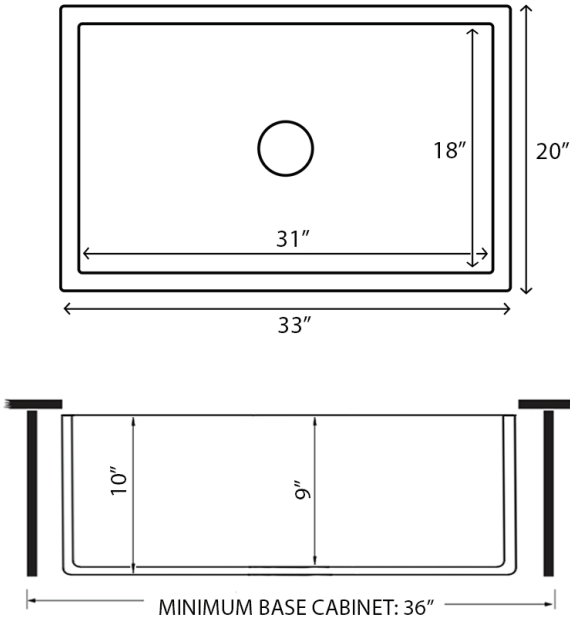

EG: Emerald Green

IN THE BOX

Basket Strainer
[RVA1039ST]

Rinse Grid
[RVA623009]

NOMINAL DIMENSIONS

Exterior: 33" (wide) x 20" (front-to-back)

Interior Bowl: 31" (wide) x 18" (front-to-back)

Bowl Depth: 9"

Minimum Cabinet Size: 36" wide

Drain Hole Size: 3½"

Installation Type:
Farmhouse

Inside Corners:
Rounded

Drain Location:
Center

RUVATI USA
www.ruvati.com

Phone: 1.855.478.8284
Email: support@ruvati.com

OPTIONAL ACCESSORIES (SOLD SEPARATELY)

Deep Basket
Disposal Flange
[RVA1049ST]

DIMENSIONS

NOTE: Dimensions provided as a guide only. Use actual sink for cutout measurements.

Register your product at www.ruvati.com/register.