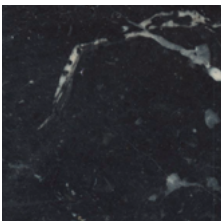

Black oak effect

Fenix-NTM® top

Kos white 0032

London grey 0718

Ingo black 0720

Marble top

Marquinia Black

Carrara's White

Dark Emperador

Green Alps

Calacatta

More finishes and coverings info:

[Materials & Finishes](#)