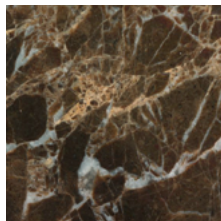

Steel base Exclusive

Exclusive Champagne

Exclusive Brown

Exclusive Onyx Black

Exclusive Space Gray

Wood top

European oak effect

Walnut stained oak effect

Black oak effect

Fenix-NTM® top

Kos white 0032

London grey 0718

Ingo black 0720

Marble top

Marquinia Black

Carrara's White

Dark Emperador

Green Alps

Calacatta

More finishes and coverings info:

[Materials & Finishes](#)