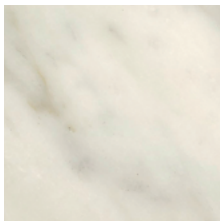

Black oak effect

Fenix-NTM® top

Kos white 0032

London grey 0718

Ingo black 0720

Marble top

Marquinia Black

Carrara's White

Dark Emperador

Green Alps

Calacatta

More finishes and coverings info:

[Materials & Finishes](#)