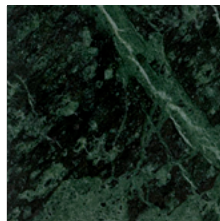

Steel base Exclusive

Exclusive Champagne

Exclusive Brown

Exclusive Onyx Black

Exclusive Space Gray

Wood top

European oak effect

Walnut stained oak effect

Black oak effect

Fenix-NTM® top

Kos white 0032

London grey 0718

Ingo black 0720

Marble top

Marquinia Black

Carrara's White

Dark Emperador

Green Alps

Calacatta

More finishes and coverings info:

[Materials & Finishes](#)