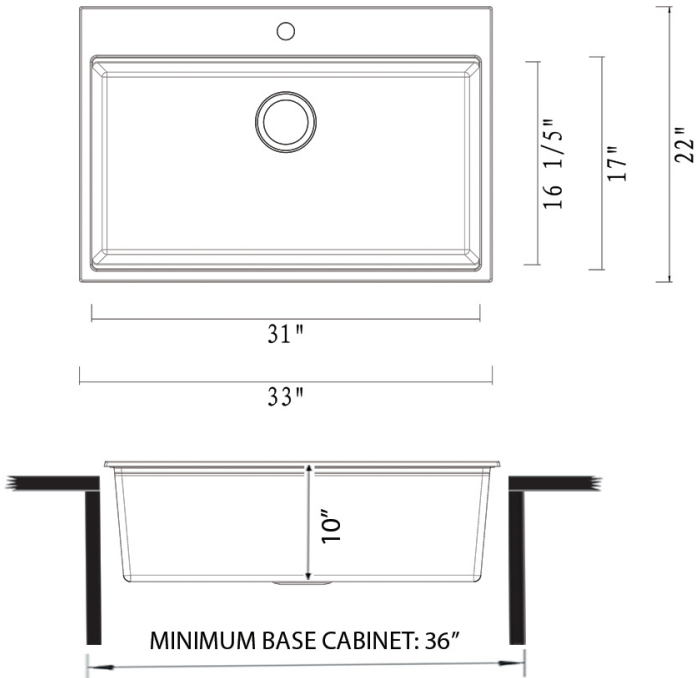

OPTIONAL ACCESSORIES (SOLD SEPARATELY)

cUPC certified by IAPMO to meet US and Canada plumbing standards.
Codes compliance: ASME A112.19.3/CSA B45.4

DIMENSIONS

Register your product at www.ruvati.com/register.