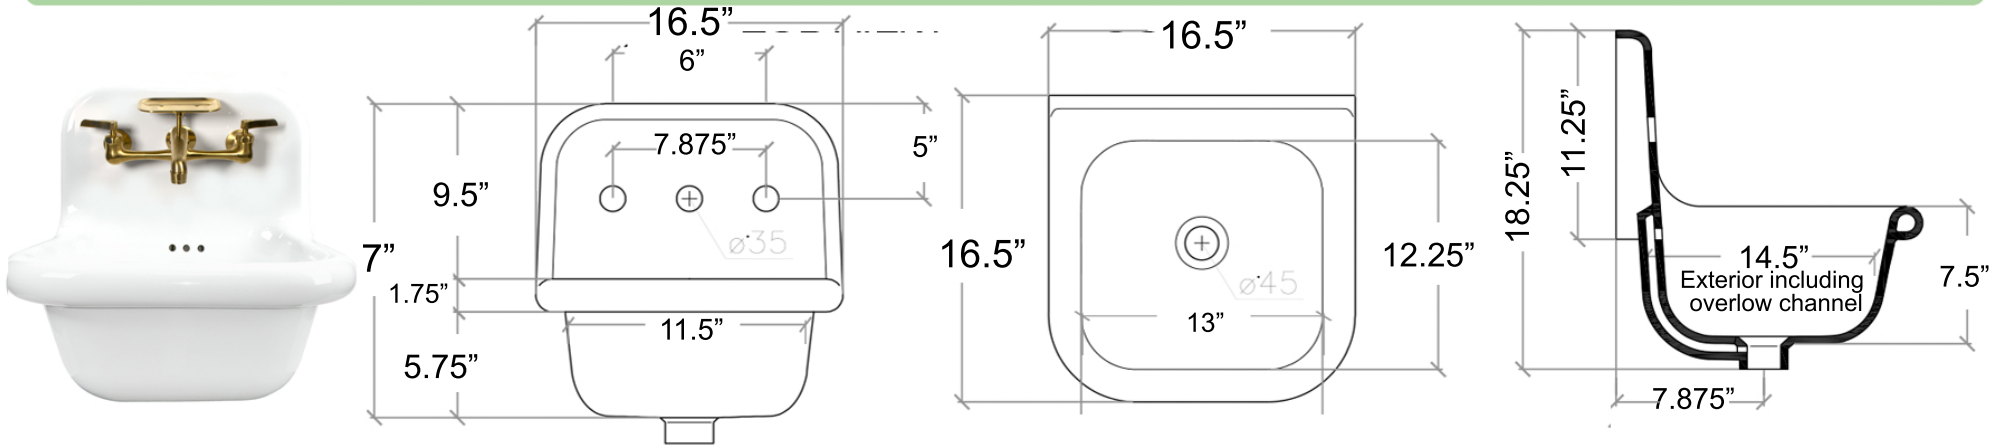

# Victorian Collection

Genuine Fireclay Bath Sink & Satin Brass  
Drain & Faucet Set

model:

NS-VC16-WW-SBFCT

# Nantucket

S I N K S

www.NantucketSinksUSA.com  
info@nantucketsinksusa.com

OVERALL DIMENSIONS	INTERIOR BOWL	EXTERIOR BASE	INTERIOR DEPTH	DRAIN OPENING
16.5" x 16.5" x 18.25"	13" x 12.25"	11.5" x 14.5" under sink rim	6.25"	1.75"

## Features

- Made in Italy
- Genuine Fireclay
- Nominal Dimensions Only - Actual may vary by 1/4"
- Wall-mount installation
- Porcelain enamel glaze
- Drain included with sink (1.75" standard)
- Faucet included
- Has Overflow
- Do Not Clean With Abrasive Cleansers Or Pads
- Limited Warranty for Manufacturer's Defects
- Faucet, 8" on center