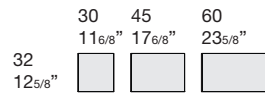

Top for base units P 50 cm D 19⁵/₈"

Metal base supports P 42 cm D 16⁴/₈"

Top for base units/Folder edge shelf P 50 cm D 19⁵/₈"

Metal trays P 50 cm D 19⁵/₈"

Wall units P 35 cm D 13⁶/₈"

Wall units, 1 open side P 35 cm D 13⁶/₈"

Metal wall units, 1 open side P 35 cm D 13⁶/₈"

Modular structures and components

Base units

P 50 cm D 19^{5/8}"

floor

on metal bases

uspended

Wall units