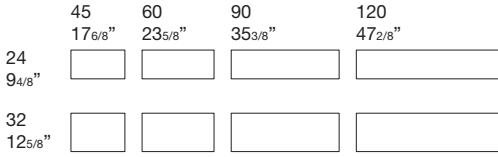

Top for base units P 50 cm D 19⁵/₈"

Metal base supports P 42 cm D 16⁴/₈"

Top for base units/Folder edge shelf P 50 cm D 19⁵/₈"

Metal trays P 50 cm D 19⁵/₈"

Wall units P 35 cm D 13⁶/₈"

Wall units, 1 open side P 35 cm D 13⁶/₈"

Metal wall units, 1 open side P 35 cm D 13⁶/₈"

Modular structures and components

Base units

P 50 cm D 19^{5/8}"

floor

on metal bases

uspended

Wall units