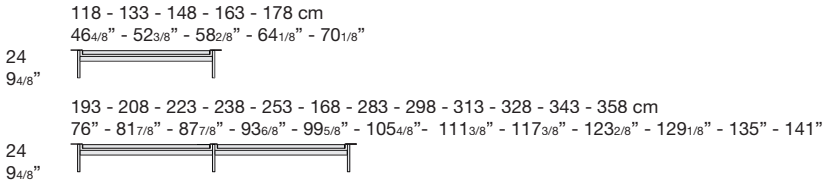

Top for base units P 50 cm D 19⁵/₈"

Metal base supports P 42 cm D 16⁴/₈"

Top for base units/Folder edge shelf P 50 cm D 19⁵/₈"

Metal trays P 50 cm D 19⁵/₈"

Wall units P 35 cm D 13⁶/₈"

Wall units, 1 open side P 35 cm D 13⁶/₈"

Metal wall units, 1 open side P 35 cm D 13⁶/₈"

Modular structures and components

Base units

P 50 cm D 19^{5/8}"

floor

on metal bases

uspended

Wall units