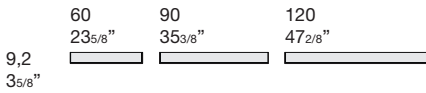

Top for base units P 50 cm D 19⁵/₈"

Metal base supports P 42 cm D 16⁴/₈"

Top for base units/Folder edge shelf P 50 cm D 19⁵/₈"

Metal trays P 50 cm D 19⁵/₈"

Wall units P 35 cm D 13⁶/₈"

Wall units, 1 open side P 35 cm D 13⁶/₈"