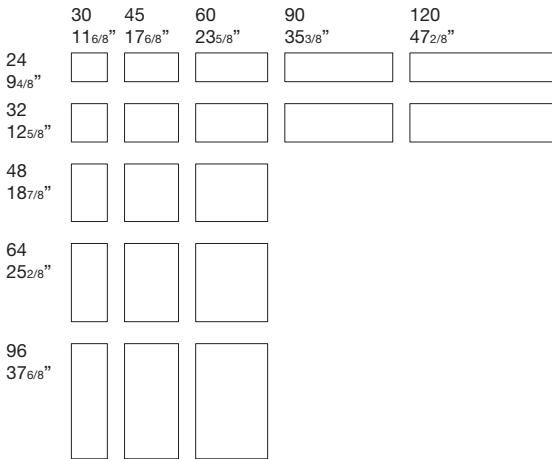

Top for base units P 50 cm D 19⁵/₈"

Metal base supports P 42 cm D 16⁴/₈"

Top for base units/Folder edge shelf P 50 cm D 19⁵/₈"

Metal trays P 50 cm D 19⁵/₈"

Wall units P 35 cm D 13⁶/₈"

Wall units, 1 open side P 35 cm D 13⁶/₈"

Metal wall units, 1 open side P 35 cm D 13⁶/₈"

Modular structures and components

Base units

P 50 cm D 19^{5/8}"

floor

on metal bases

uspended

Wall units