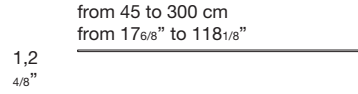

Top for base units P 50 cm D 19⁵/₈"

Metal base supports P 42 cm D 16⁴/₈"

Top for base units/Folder edge shelf P 50 cm D 19⁵/₈"

Metal trays P 50 cm D 19⁵/₈"

Wall units P 35 cm D 13⁶/₈"

Wall units, 1 open side P 35 cm D 13⁶/₈"