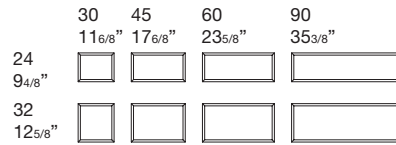

Top for base units P 50 cm D 19⁵/₈"

Metal base supports P 42 cm D 16⁴/₈"

Top for base units/Folder edge shelf P 50 cm D 19⁵/₈"

Metal trays P 50 cm D 19⁵/₈"

Wall units P 35 cm D 13⁶/₈"

Wall units, 1 open side P 35 cm D 13⁶/₈"

Metal wall units, 1 open side P 35 cm D 13⁶/₈"

Modular structures and components

Base units

P 50 cm D 19^{5/8}"

floor

on metal bases

uspended

Wall units