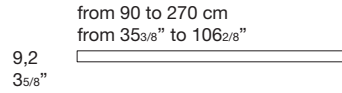

Top for base units P 50 cm D 19⁵/₈"

Metal base supports P 42 cm D 16⁴/₈"

Top for base units/Folder edge shelf P 50 cm D 19⁵/₈"

Metal trays P 50 cm D 19⁵/₈"

Wall units P 35 cm D 13⁶/₈"

Wall units, 1 open side P 35 cm D 13⁶/₈"