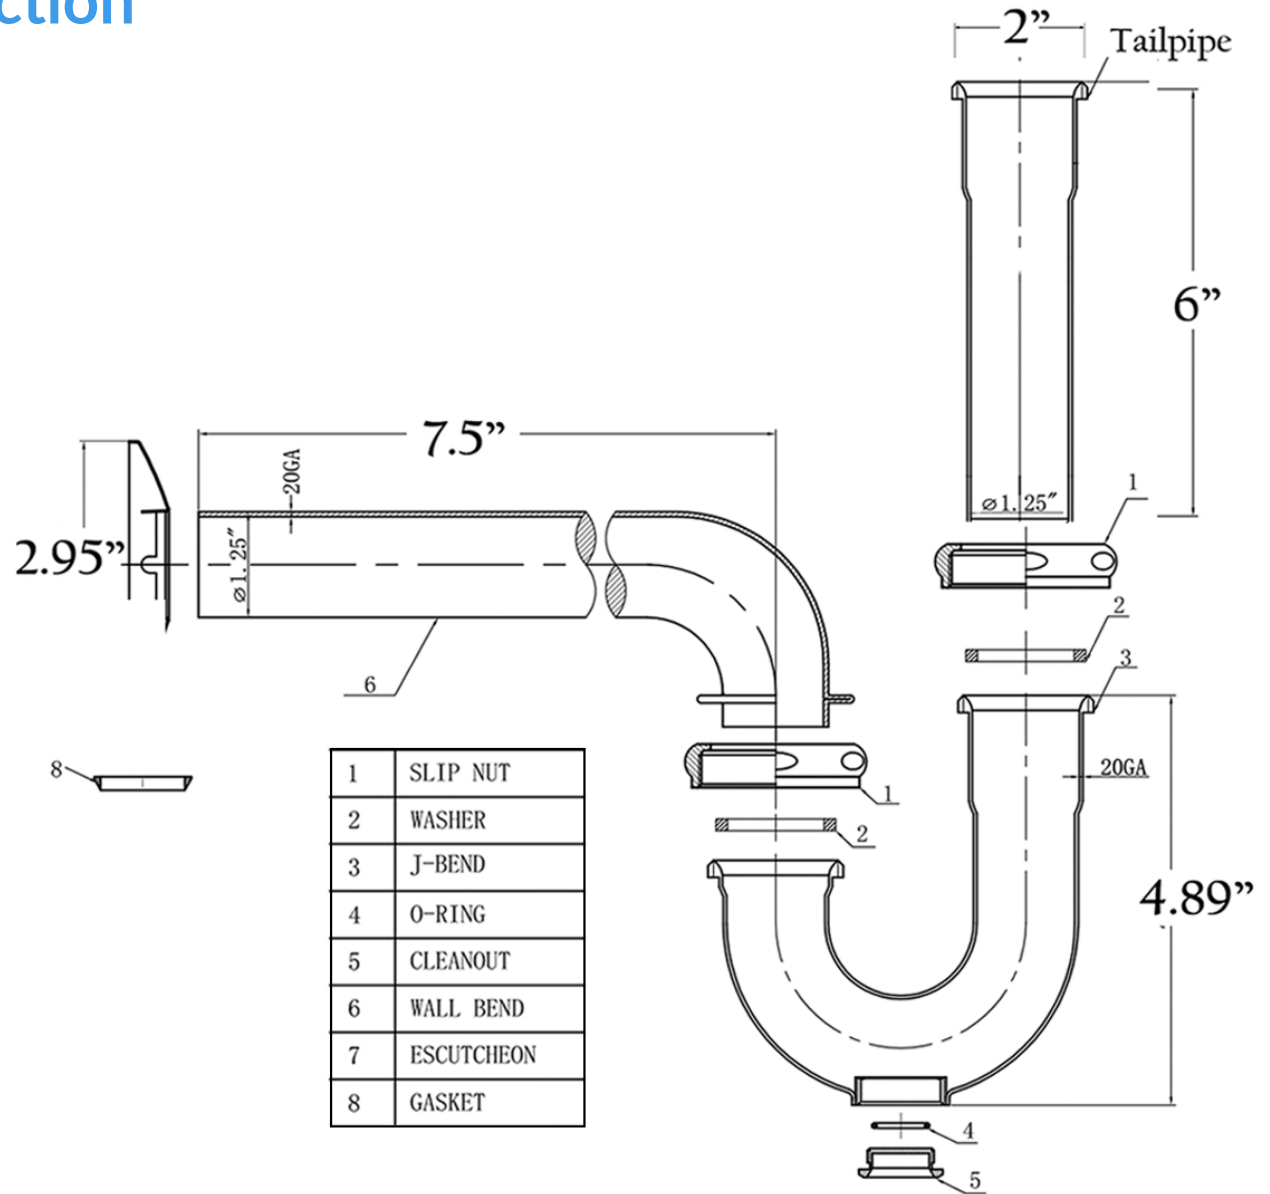

Premium Accessories Collection

Matte Black Finish P-Trap

MODEL:

PT-MBL

FEATURES:

- Powder Coated Matte Black Finish
- For use with 3" Commercial Drain Openings (3CHGRMBL)
- cUPC Certified
- Compatible with Anchor Collection Utility Sinks
- Brass fittings
- Fits standard 1.75" vanity drains without tailpipe