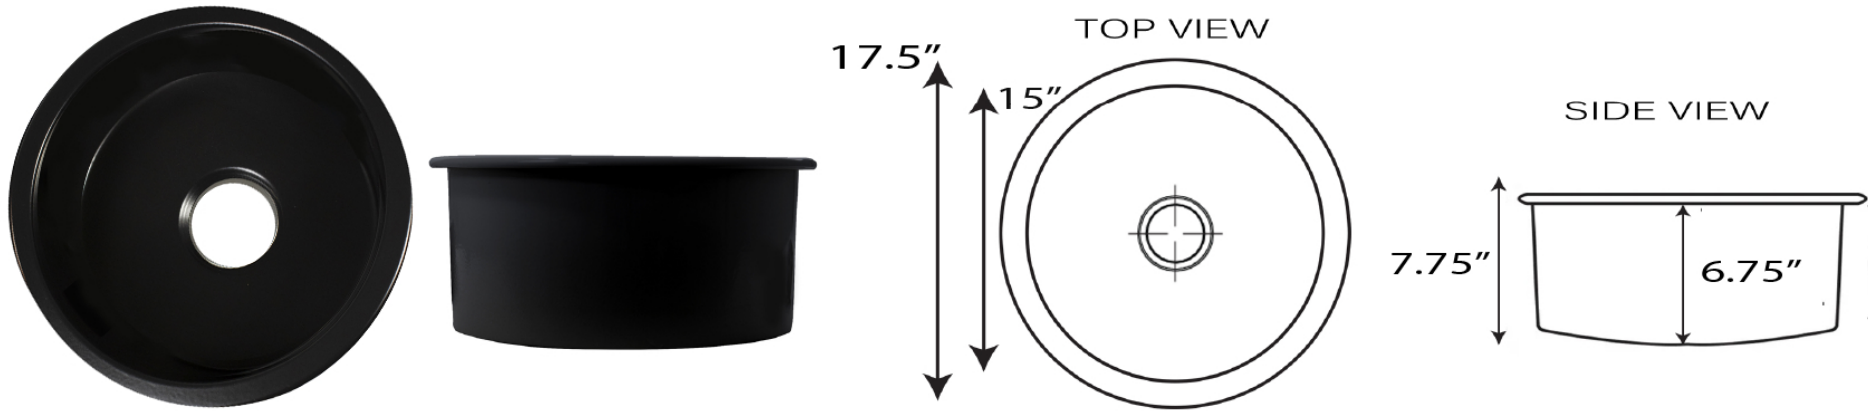

Cape Collection
 Premium Fireclay
 Bar/Prep Undermount or Topmount Sink

MODEL:
 Hyannis-18MB

Overall Dimensions	Interior Bowl	Bowl Depth	Bowl Height	Drain Diameter
17.5" Diameter	15" Diameter	6.75"	7.75"	3.5"

Please Be Advised

- (Nominal Dimensions*) Actual Dimensions may vary by 1/4"
- Template & Undermount Brackets Not included
- Product weight is 28 lbs
- Consult your installation professional for proper mounting hardware