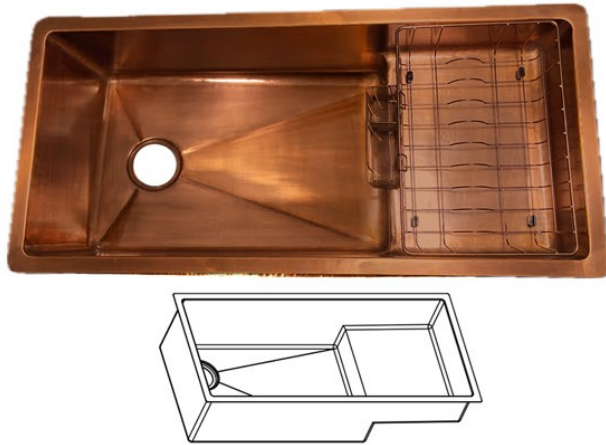

Brightwork Collection

Nantucket Sinks x Studio Dearborn
Smooth Copper Undermount Kitchen Sink

model: STEPPE3918-SMC

Nantucket

S I N K S

www.NantucketSinksUSA.com
info@nantucketsinksusa.com

OVERALL DIMENSIONS	INTERIOR BOWL	BOWL DEPTH	DRAIN OPENING	DISH BASKET
39" x 18" x 10.75"	37" x 15.75" 25" x 15.75" bottom basin	10"	3.5"	11" x 15.75" x 5.5"

FEATURES:

- 16 Gauge Copper
- Drain is not included with sink
- Dish/Dry basket included
- Handmade - each piece is unique
- Nominal dimensions may vary by .25"
- Copper is a living finish and will patina over time