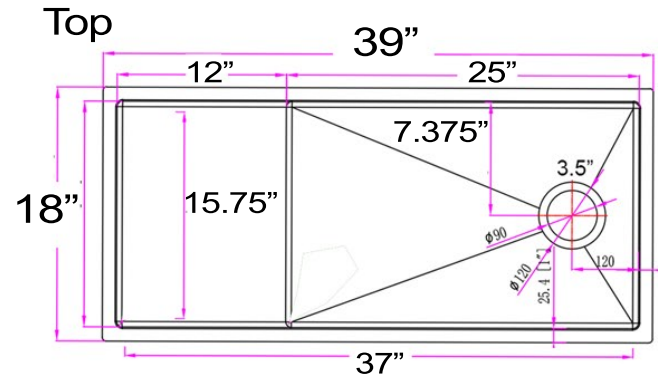

Brightwork Collection

Nantucket Sinks x Studio Dearborn
Smooth Copper Undermount Kitchen Sink

model: STEPPE3918-SMC

Nantucket

S I N K S

www.NantucketSinksUSA.com
info@nantucketsinksusa.com

OVERALL DIMENSIONS	INTERIOR BOWL	BOWL DEPTH	DRAIN OPENING	DISH BASKET
39" x 18" x 10.75"	37" x 15.75" 25" x 15.75" bottom basin	10"	3.5"	11" x 15.75" x 5.5"

FEATURES:

- 16 Gauge Copper
- Drain is not included with sink
- Dish/Dry basket included
- Handmade - each piece is unique
- Nominal dimensions may vary by .25"
- Copper is a living finish and will patina over time