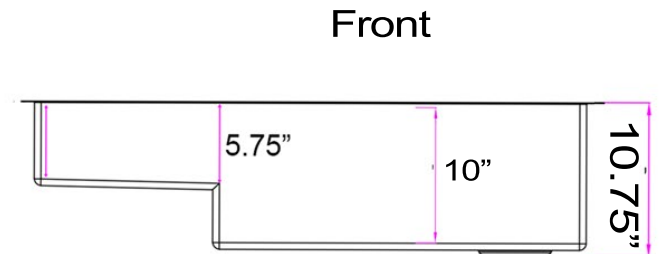

Brightwork Collection

Nantucket Sinks x Studio Dearborn
Smooth Copper Undermount Kitchen Sink

model: STEPPE3918-SMC

Nantucket

S I N K S

www.NantucketSinksUSA.com
info@nantucketsinksusa.com

OVERALL DIMENSIONS	INTERIOR BOWL	BOWL DEPTH	DRAIN OPENING	DISH BASKET
39" x 18" x 10.75"	37" x 15.75" 25" x 15.75" bottom basin	10"	3.5"	11" x 15.75" x 5.5"

FEATURES:

- 16 Gauge Copper
- Drain is not included with sink
- Dish/Dry basket included
- Handmade - each piece is unique
- Nominal dimensions may vary by .25"
- Copper is a living finish and will patina over time