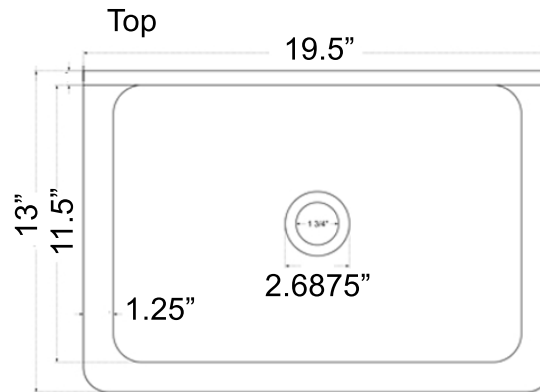

## NS-ACBS20-WW

[www.NantucketSinksUSA.com](http://www.NantucketSinksUSA.com)

[info@nantucketsinksusa.com](mailto:info@nantucketsinksusa.com)

OVERALL DIMENSIONS	INTERIOR BOWL	BOWL DEPTH	DRAIN OPENING	MOUNTING HARDWARE
19.5" x 13" x 10.375"	17" x 11.5"	6.25"	1.75"	2 INCLUDED SCREWS