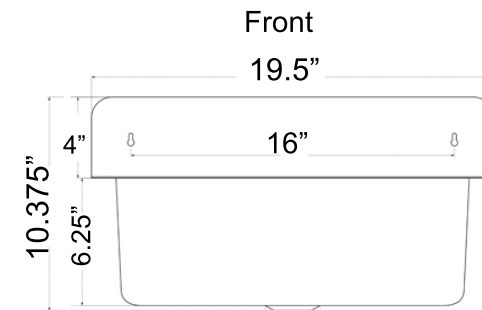

## NS-ACBS20-WW

[www.NantucketSinksUSA.com](http://www.NantucketSinksUSA.com)

[info@nantucketsinksusa.com](mailto:info@nantucketsinksusa.com)

OVERALL DIMENSIONS	INTERIOR BOWL	BOWL DEPTH	DRAIN OPENING	MOUNTING HARDWARE
19.5" x 13" x 10.375"	17" x 11.5"	6.25"	1.75"	2 INCLUDED SCREWS