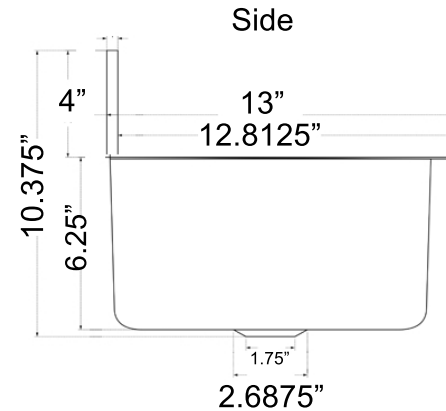

## NS-ACBS20-WW

[www.NantucketSinksUSA.com](http://www.NantucketSinksUSA.com)

[info@nantucketsinksusa.com](mailto:info@nantucketsinksusa.com)

OVERALL DIMENSIONS	INTERIOR BOWL	BOWL DEPTH	DRAIN OPENING	MOUNTING HARDWARE
19.5" x 13" x 10.375"	17" x 11.5"	6.25"	1.75"	2 INCLUDED SCREWS