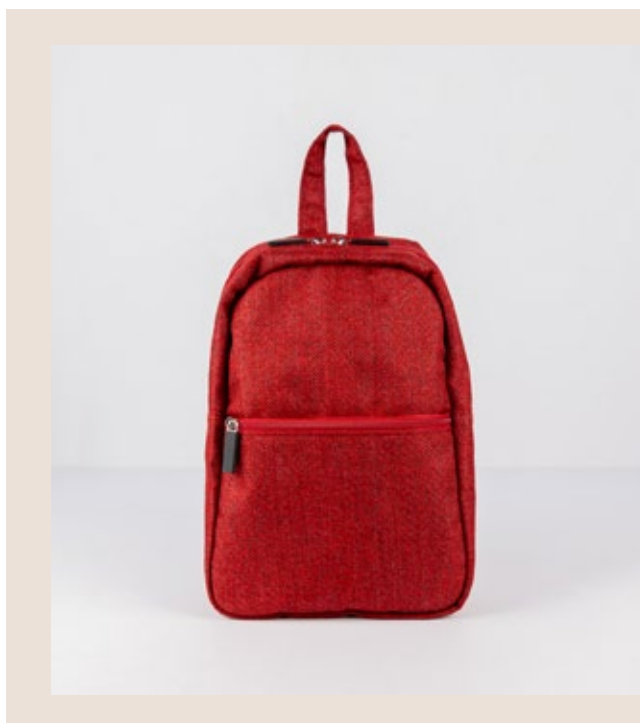

Faux Jute Backpack

- Faux Jute Fabric
- Adjustable Straps
- Front Zipper Pocket
- 9.5"W x 10"H x 5" D

PRICING (6A)

$15.00^{EA}	$14.50^{EA}	$14.00^{EA}
250 PIECE	500 PIECE	1000 PIECE

$13.50^{EA}	$13.00^{EA}
2500 PIECE	5000 PIECE

PRICING INCLUDES: 1-2 COLOR SCREEN PRINT IN ONE LOCATION,
DELIVERY BY OCEAN SHIPPING
AIR SHIPPING AVAILABLE FOR $1.50 PER BAG UPCHARGE