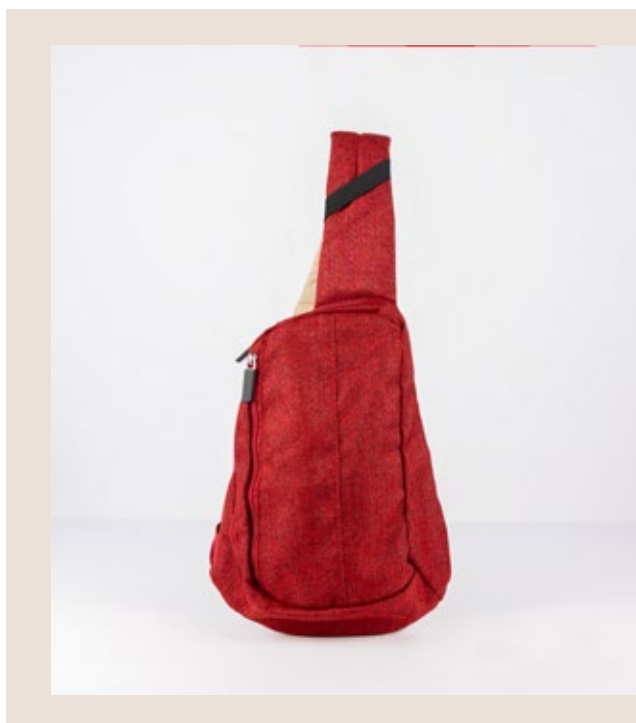

Faux Jute Crossbody

- Faux Jute Fabric
- Adjustable Crossbody Strap
- 8" W x 8" H x 3.5" D

PRICING (6A)

$9.50 EA	$8.50 EA	$8.00 EA
250 PIECE	500 PIECE	1000 PIECE
$7.50 EA	$7.00 EA	
2500 PIECE	5000 PIECE	

PRICING INCLUDES: 1-2 COLOR SCREEN PRINT IN ONE LOCATION,
DELIVERY BY OCEAN SHIPPING
AIR SHIPPING AVAILABLE FOR $1.50 PER BAG UPCHARGE