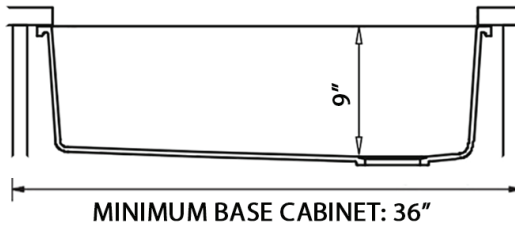

OPTIONAL ACCESSORIES (SOLD SEPARATELY)

cUPC certified by IAPMO to meet US and Canada plumbing standards.
Codes compliance: ASME A112.19.3/CSA B45.4

DIMENSIONS

Register your product at www.ruvati.com/register.