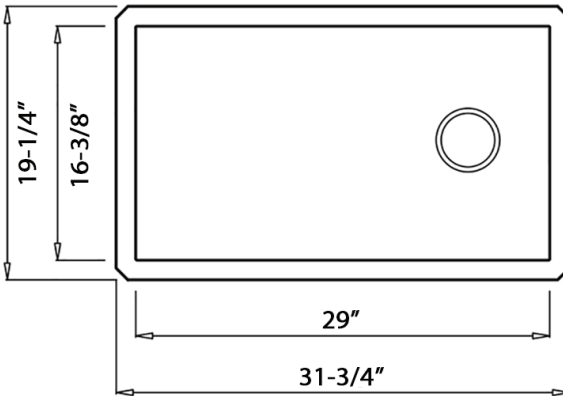

IN THE BOX

Basket Strainer
[RVA1038]

Mounting Clips
[RVA11059]

Cut-out
Template

NOMINAL DIMENSIONS

Exterior: 31-3/4" (wide) x 19-1/4" (front-to-back)

Interior Bowl: 29" (wide) x 16-3/8" (front-to-back)

Bowl Depth: 9"

Minimum Cabinet Size: 36" wide

Drain Hole Size: 3 1/2"

Installation Type:
Undermount

Inside Corners:
Rounded

Drain Location:
Offset

RUVATI USA

www.ruvati.com

Phone: 1.855.478.8284
Email: support@ruvati.com

DIMENSIONS

Register your product at www.ruvati.com/register.