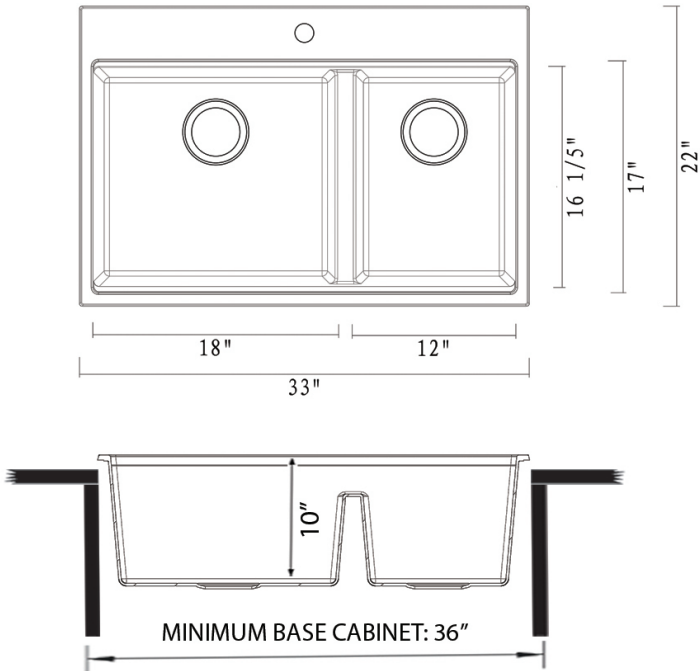

Mounting Clips
[RVA11056]

Cut-out
Template

NOMINAL DIMENSIONS

Exterior: 33" (wide) x 22" (front-to-back)

Interior Bowl: 18" x 16-1/5" (left), 12" x 16-1/5" (right)

Bowl Depth: 10"

Minimum Cabinet Size: 36" wide

Drain Hole Size: 3 1/2"

Installation Type:
Topmount

Inside Corners:
Rounded

Drain Location:
Rear Center

RUVATI USA

www.ruvati.com

Phone: 1.855.478.8284
Email: support@ruvati.com

OPTIONAL ACCESSORIES (SOLD SEPARATELY)

Deep Basket
Disposal Flange
[RVA1049ST]

Drain Cover
[RVA1035]

cUPC certified by IAPMO to meet US and Canada plumbing standards.
Codes compliance: ASME A112.19.3/CSA B45.4

DIMENSIONS

Register your product at www.ruvati.com/register.