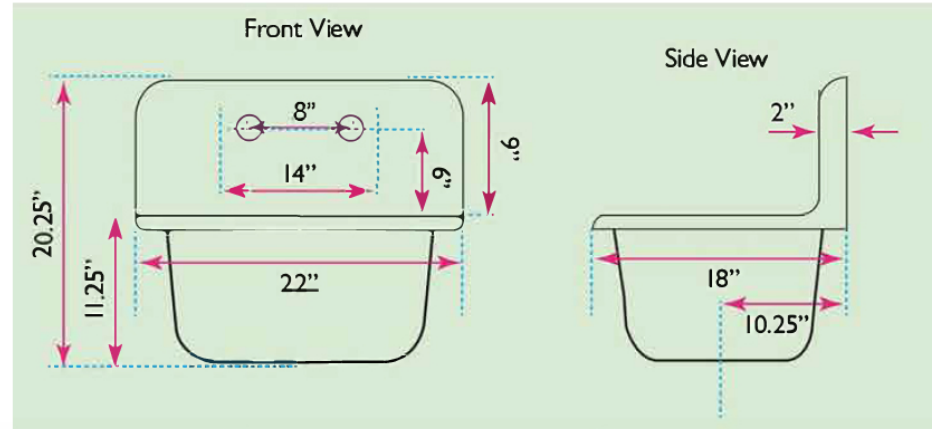

Anchor Collection

22 Inch Single Bowl Wallmount Cast Iron Utility/Kitchen Sink
 Finished Bottom with Included Utility Drain Set

Nantucket
 S I N K S

model:

CI-2218FBMBLSET (Matte Black Drain)

www.NantucketSinksUSA.com
 info@nantucketsinksusa.com

OVERALL DIMENSIONS	INTERIOR BOWL	EXT. BOWL DEPTH	INTERIOR BOWL DEPTH	DRAIN OPENING SIZE
22" x 18" x 20.25"	18.5" x 14.125"	11.25"	10.5"	3"

FEATURES:

- Professional Installation Recommended
- Strong and Durable Porcelain Enameled Cast Iron
- Black Finished Underside
- Scratch/Chip/Burn resistant
- Mounting Brackets Included
- 3" Drain Opening
- Drain and stopper included
- Requires wall mount faucet - 8" spread - not included