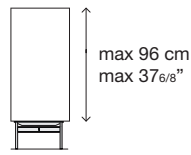

Elements, 1 open side P 50 cm D 19 5/8"

Metal elements, 1 open side P 50 cm D 19 5/8"

Metal elements, 2 open sides P 50 cm D 19 5/8"

Metal trays P 50 cm D 19 5/8"

Metal base supports P 42 cm D 16 4/8"

Compositions

Composition rules

On floor

On metal base

Suspended

01 rh/lh
L 90 H 112 cm
W 35^{3/8}" H 44^{1/8}"

02 rh/lh
L 90 H 128 cm
W 35^{3/8}" H 50^{3/8}"

03 rh/lh
L 90 H 128 cm
W 35^{3/8}" H 50^{3/8}"

04 rh/lh
L 120 H 128 cm
W 47^{2/8}" H 50^{3/8}"

05
L 135 H 80 cm
W 53^{1/8}" H 31^{4/8}"

06 rh/lh
L 150 H 72 cm
W 59" H 28^{3/8}"

07 rh/lh
L 150 H 88 cm
W 59" H 34^{5/8}"

08 rh/lh
L 165 H 80 cm
W 65" H 31^{4/8}"

09 rh/lh
L 165 H 88 cm
W 65" H 34^{5/8}"

15 rh/lh
L 210 H 88 cm
W 82^{5/8}" H 34^{5/8}"

16 rh/lh
L 210 H 88 cm
W 82^{5/8}" H 34^{5/8}"

17 rh/lh
L 240 H 88 cm
W 94^{4/8}" H 34^{5/8}"

FINISHES

Wood

Rovere naturale

Noce

Rovere Nero