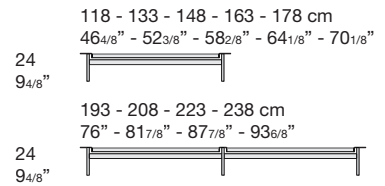

Elements, 1 open side P 50 cm D 19 5/8"

Metal elements, 1 open side P 50 cm D 19 5/8"

Metal elements, 2 open sides P 50 cm D 19 5/8"

Metal trays P 50 cm D 19 5/8"

Metal base supports P 42 cm D 16 4/8"

Compositions

Composition rules

On floor

On metal base

Suspended

01 rh/lh
L 90 H 112 cm
W 35^{3/8}" H 44^{1/8}"

02 rh/lh
L 90 H 128 cm
W 35^{3/8}" H 50^{3/8}"

03 rh/lh
L 90 H 128 cm
W 35^{3/8}" H 50^{3/8}"

04 rh/lh
L 120 H 128 cm
W 47^{2/8}" H 50^{3/8}"

05
L 135 H 80 cm
W 53^{1/8}" H 31^{4/8}"

06 rh/lh
L 150 H 72 cm
W 59" H 28^{3/8}"

07 rh/lh
L 150 H 88 cm
W 59" H 34^{5/8}"

08 rh/lh
L 165 H 80 cm
W 65" H 31^{4/8}"

09 rh/lh
L 165 H 88 cm
W 65" H 34^{5/8}"

15 rh/lh
L 210 H 88 cm
W 82^{5/8}" H 34^{5/8}"

16 rh/lh
L 210 H 88 cm
W 82^{5/8}" H 34^{5/8}"

17 rh/lh
L 240 H 88 cm
W 94^{4/8}" H 34^{5/8}"

FINISHES

Wood

Rovere naturale

Noce

Rovere Nero