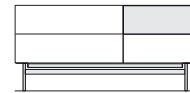

Elements, 1 open side P 50 cm D 19 5/8"

Metal elements, 1 open side P 50 cm D 19 5/8"

Metal elements, 2 open sides P 50 cm D 19 5/8"

Metal trays P 50 cm D 19 5/8"

Metal base supports P 42 cm D 16 4/8"

Compositions

Composition rules

On floor

On metal base

Suspended

01 rh/lh
L 90 H 112 cm
W 35^{3/8}" H 44^{1/8}"

02 rh/lh
L 90 H 128 cm
W 35^{3/8}" H 50^{3/8}"

03 rh/lh
L 90 H 128 cm
W 35^{3/8}" H 50^{3/8}"

04 rh/lh
L 120 H 128 cm
W 47^{2/8}" H 50^{3/8}"

05
L 135 H 80 cm
W 53^{1/8}" H 31^{4/8}"

06 rh/lh
L 150 H 72 cm
W 59" H 28^{3/8}"

07 rh/lh
L 150 H 88 cm
W 59" H 34^{5/8}"

08 rh/lh
L 165 H 80 cm
W 65" H 31^{4/8}"

09 rh/lh
L 165 H 88 cm
W 65" H 34^{5/8}"