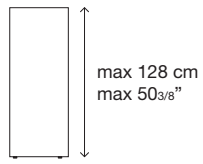

Elements, 1 open side P 50 cm D 19 5/8"

Metal elements, 1 open side P 50 cm D 19 5/8"

Metal elements, 2 open sides P 50 cm D 19 5/8"

Metal trays P 50 cm D 19 5/8"

Metal base supports P 42 cm D 16 4/8"

Compositions

Composition rules

On floor

On metal base

Suspended

01 rh/lh
L 90 H 112 cm
W 35^{3/8}" H 44^{1/8}"

02 rh/lh
L 90 H 128 cm
W 35^{3/8}" H 50^{3/8}"

03 rh/lh
L 90 H 128 cm
W 35^{3/8}" H 50^{3/8}"

04 rh/lh
L 120 H 128 cm
W 47^{2/8}" H 50^{3/8}"

05
L 135 H 80 cm
W 53^{1/8}" H 31^{4/8}"

06 rh/lh
L 150 H 72 cm
W 59" H 28^{3/8}"

07 rh/lh
L 150 H 88 cm
W 59" H 34^{5/8}"

08 rh/lh
L 165 H 80 cm
W 65" H 31^{4/8}"

09 rh/lh
L 165 H 88 cm
W 65" H 34^{5/8}"

15 rh/lh
L 210 H 88 cm
W 82^{5/8}" H 34^{5/8}"

16 rh/lh
L 210 H 88 cm
W 82^{5/8}" H 34^{5/8}"

17 rh/lh
L 240 H 88 cm
W 94^{4/8}" H 34^{5/8}"

FINISHES

Wood

Rovere naturale

Noce

Rovere Nero