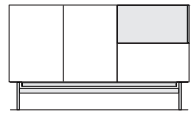

Elements, 1 open side P 50 cm D 19 5/8"

Metal elements, 1 open side P 50 cm D 19 5/8"

Metal elements, 2 open sides P 50 cm D 19 5/8"

Metal trays P 50 cm D 19 5/8"

Metal base supports P 42 cm D 16 4/8"

Compositions

Composition rules

On floor

On metal base

Suspended

01 rh/lh
L 90 H 112 cm
W 35^{3/8}" H 44^{1/8}"

02 rh/lh
L 90 H 128 cm
W 35^{3/8}" H 50^{3/8}"

03 rh/lh
L 90 H 128 cm
W 35^{3/8}" H 50^{3/8}"

04 rh/lh
L 120 H 128 cm
W 47^{2/8}" H 50^{3/8}"

05
L 135 H 80 cm
W 53^{1/8}" H 31^{4/8}"

06 rh/lh
L 150 H 72 cm
W 59" H 28^{3/8}"

07 rh/lh
L 150 H 88 cm
W 59" H 34^{5/8}"

08 rh/lh
L 165 H 80 cm
W 65" H 31^{4/8}"

09 rh/lh
L 165 H 88 cm
W 65" H 34^{5/8}"