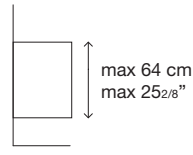

Elements, 1 open side P 50 cm D 19 5/8"

Metal elements, 1 open side P 50 cm D 19 5/8"

Metal elements, 2 open sides P 50 cm D 19 5/8"

Metal trays P 50 cm D 19 5/8"

Metal base supports P 42 cm D 16 4/8"

Compositions

Composition rules

On floor

On metal base

Suspended

01 rh/lh
L 90 H 112 cm
W 35^{3/8}" H 44^{1/8}"

02 rh/lh
L 90 H 128 cm
W 35^{3/8}" H 50^{3/8}"

03 rh/lh
L 90 H 128 cm
W 35^{3/8}" H 50^{3/8}"

04 rh/lh
L 120 H 128 cm
W 47^{2/8}" H 50^{3/8}"

05
L 135 H 80 cm
W 53^{1/8}" H 31^{4/8}"

06 rh/lh
L 150 H 72 cm
W 59" H 28^{3/8}"

07 rh/lh
L 150 H 88 cm
W 59" H 34^{5/8}"

08 rh/lh
L 165 H 80 cm
W 65" H 31^{4/8}"

09 rh/lh
L 165 H 88 cm
W 65" H 34^{5/8}"

15 rh/lh
L 210 H 88 cm
W 82^{5/8}" H 34^{5/8}"

16 rh/lh
L 210 H 88 cm
W 82^{5/8}" H 34^{5/8}"

17 rh/lh
L 240 H 88 cm
W 94^{4/8}" H 34^{5/8}"

FINISHES

Wood

Rovere naturale

Noce

Rovere Nero