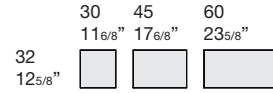

Elements, 1 open side P 50 cm D 19 5/8"

Metal elements, 1 open side P 50 cm D 19 5/8"

Metal elements, 2 open sides P 50 cm D 19 5/8"

Metal trays P 50 cm D 19 5/8"

Metal base supports P 42 cm D 16 4/8"

Compositions

15 rh/lh
L 210 H 88 cm
W 82^{5/8}" H 34^{5/8}"

16 rh/lh
L 210 H 88 cm
W 82^{5/8}" H 34^{5/8}"

17 rh/lh
L 240 H 88 cm
W 94^{4/8}" H 34^{5/8}"

FINISHES

Wood

Rovere naturale

Noce

Rovere Nero