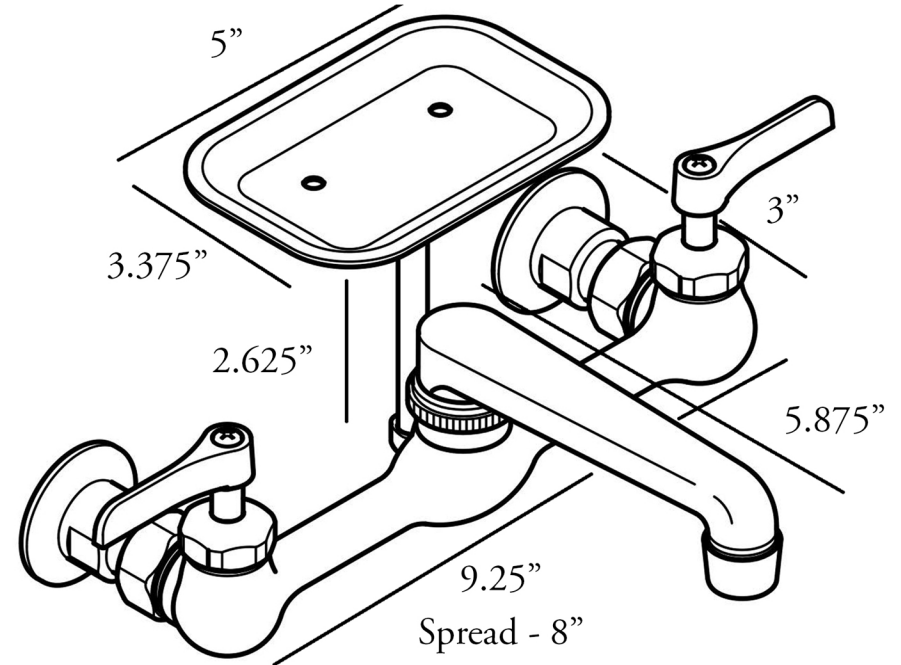

Premium Accessories

Premium 8" Spread Wallmount Faucet Satin Brushed Brass

Nantucket

S I N K S

www.NantucketSinksUSA.com
info@nantucketsinksusa.com

MODEL:
CIF-2HSB

3.75"

FEATURES

- Heavy Solid Brass Construction
- 1.5 GPM Flow Rate
- ICC-ES Listing File No. PMG-1367, PMG-1368, PMG-1419
- Ceramic Cartridge
- Meets or Exceeds all State Code Compliance Laws
- 8" Spread design
- With cUPC, ASME, NSF-619 & NSF-619G (AB1953) Approval