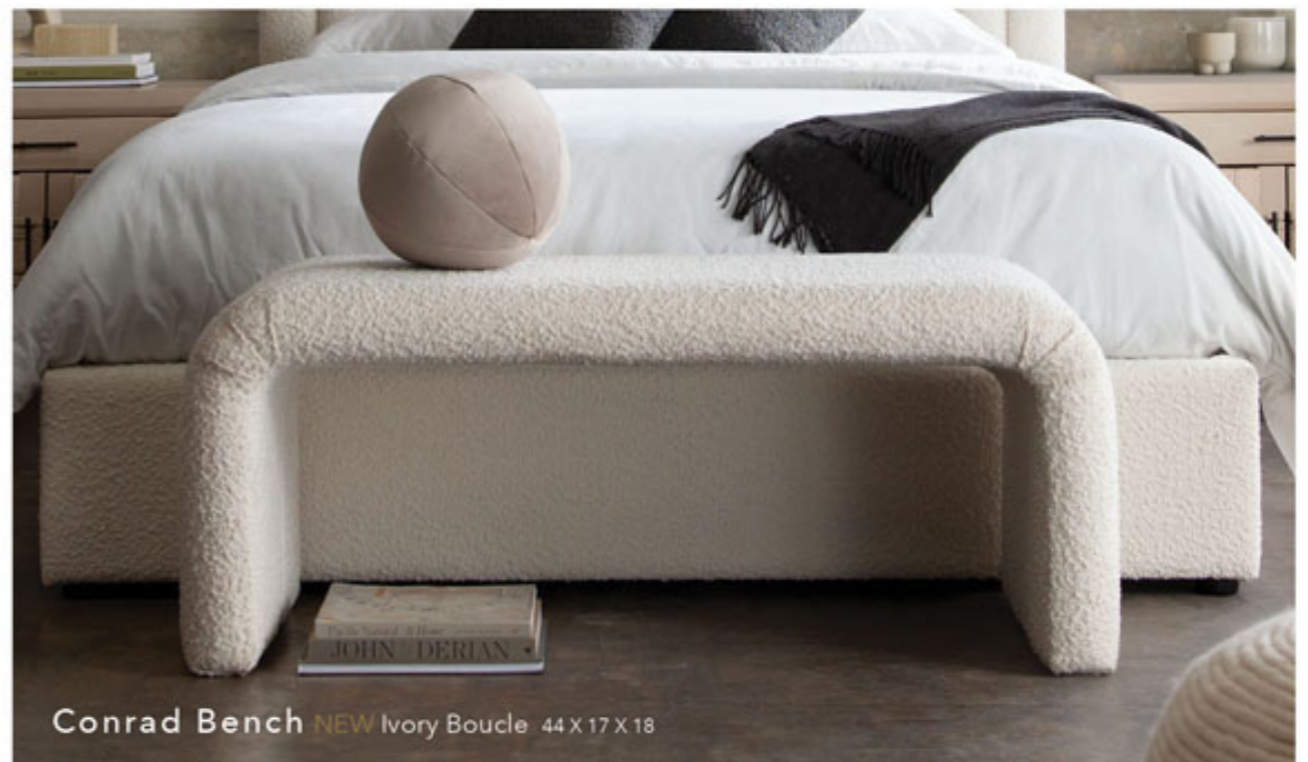

**Brooke** NEW

Ivory Boucle  
Requires Foundation

**Queen** 65 X 88 X 54

**E. King** 81 X 88 X 54

Spectrum Nightstand 24 X 18 X 24 | Wave Bench 57 X 27 X 17 NEW

District Chair **NEW** Ivory Boucle 38 X 33 X 29