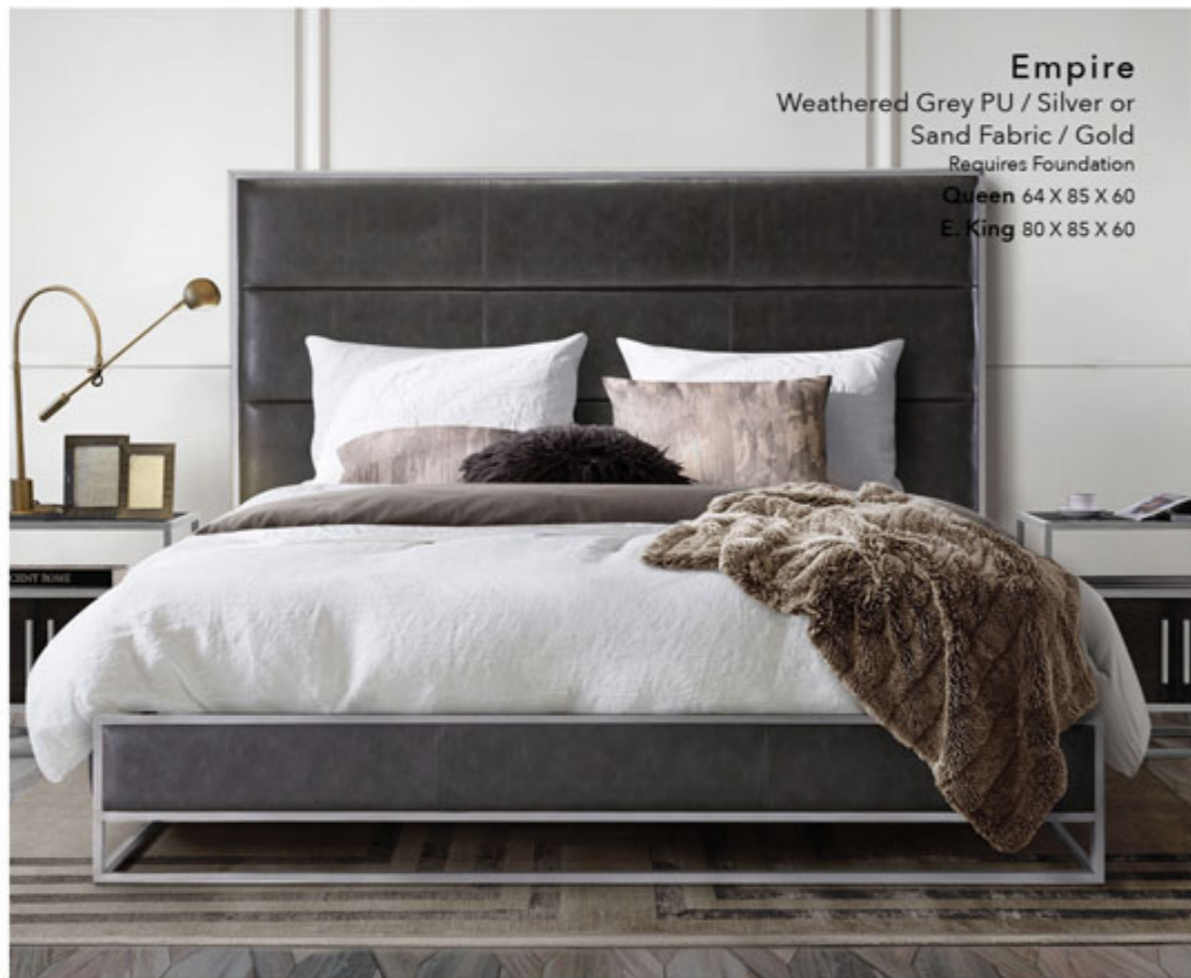

Empire
Weathered Grey PU / Silver or
Sand Fabric / Gold
Requires Foundation
Queen 64 X 85 X 60
E. King 80 X 85 X 60