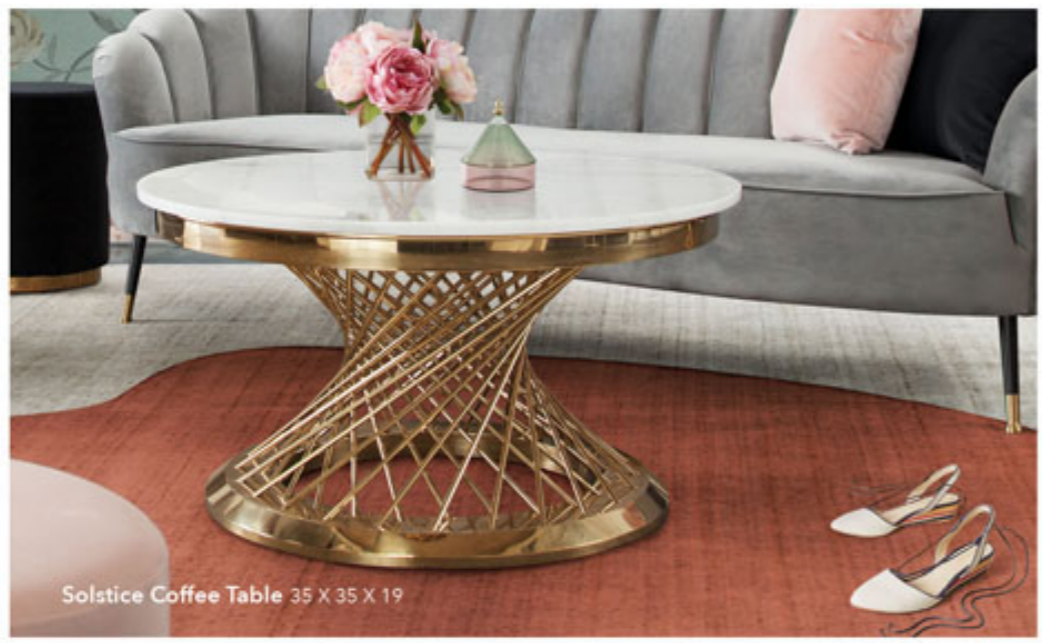

Solstice Coffee Table 35 X 35 X 19