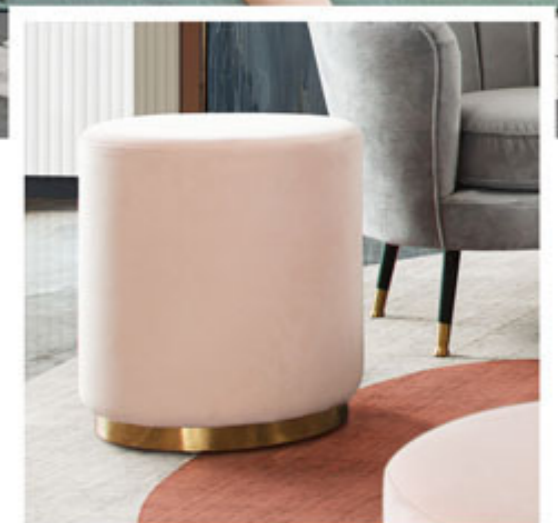

Venus
Blush or Light Grey Velvet
Requires Foundation
Queen 65 X 89 X 60
E. King 82 X 89 X 60

Avalon End Table 22 X 22 X 24 | **Sorbet Ottoman** 17 X 17 X 19