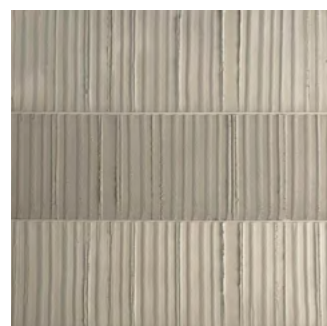

BLOQER

BLOQER

Striped bloqer

Striped bloqer is a custom made wall finish with striped vertical strips on the wall, these lines are applied in separate strips, creating a playful effect.

Appearance: Mat
 Material: Cement
 Thickness: 2-3 mm
 Usage: Only indoor
 Wet area: Only indirectly

Color bloqer

Color bloqer is a custom made wall finish with vertical striped horizontal lines on the wall, these lines are applied in separate strips with different colors.

Appearance: Mat
 Material: Cement
 Thickness: 2-3 mm
 Usage: Only inside
 Wet area: Only indirectly

Blocked bloqer

Blocked bloqer is a custom made wall finish with horizontal and vertical stripes in a blocked pattern. Blocked bloqer is a unique product.

Appearance: Mat
 Material: Cement
 Thickness: 2-3 mm
 Usage: Only indoor
 Wet area: Only indirectly