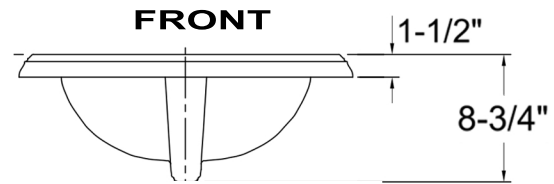

OVERALL DIMENSIONS	INTERIOR DIMENSIONS	EXTERIOR HEIGHT	INTERIOR DEPTH	DRAIN DIMENSION
23" x 18.25"	17" x 11"	8.75"	5.25"	1.75" Standard

FEATURES

- Vitreous china, self-rimming top mount sink
- Nominal Dimensions, actual may vary by up to .25"
- Glazed Enamel Finish
- Cut out template provided
- Drain Opening is Standard 1.75" - Drain not included
- Certifications ; ASME A112.19.2-3013, cUPC
- 1 Faucet hole (1.375" diameter)
- Limited Lifetime Manufacturers Warranty