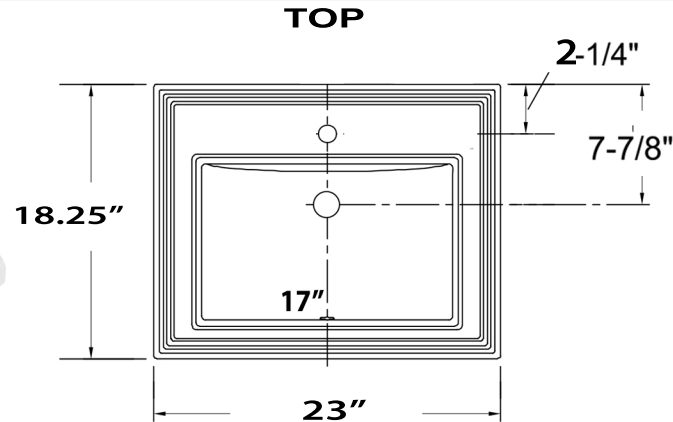

OVERALL DIMENSIONS	INTERIOR DIMENSIONS	EXTERIOR HEIGHT	INTERIOR DEPTH	DRAIN DIMENSION
23" x 18.25"	17" x 11"	8.75"	5.25"	1.75" Standard

FEATURES

- Vitreous china, self-rimming top mount sink
- Nominal Dimensions, actual may vary by up to .25"
- Glazed Enamel Finish
- Cut out template provided
- Drain Opening is Standard 1.75" - Drain not included
- Certifications ; ASME A112.19.2-3013, cUPC
- 1 Faucet hole (1.375" diameter)
- Limited Lifetime Manufacturers Warranty