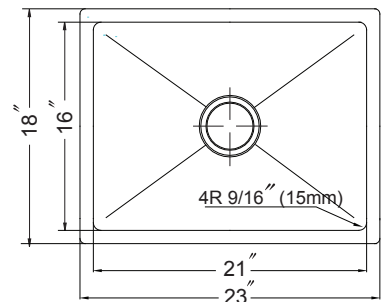

#### FEATURES

- Premium grade T-304 stainless steel
- 9" depth • 18 gauge
- 15mm seamlessly drawn corner radius
- Lustrous satin with highlighted rim
- Fits 30" sink base
- 3-1/2" rear-set drain opening
- Supplied with cutout template, fasteners and instructions
- cUPC® Listed
- Lifetime Limited Warranty

#### OPTIONAL ACCESSORIES

Bottom Grid: BG-6300

Cutting Board : CB-4100

Strainer: 190-9180

OVERALL DIMENSIONS	EACH BOWL	CUTOUT SIZE	PACKAGING*	WEIGHT*
23" x 18"	21" x 16"	See Template	1 pc.	18 lbs.

\*Standard packaging: Single boxed .