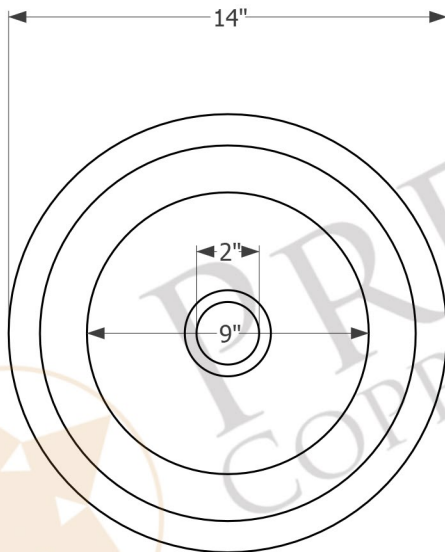

PREMIER
COPPER PRODUCTS

MODEL NUMBER: BR14BLK2

- * Description: 14" Round Hammered Copper Bar Sink with 2" Drain Opening
- * Outer Dimension: 14" x 5"
- * Inner Dimension: 12" x 5"
- * Rim: 1"
- * Drain Opening: 2"
- * Finish: Glazed Black