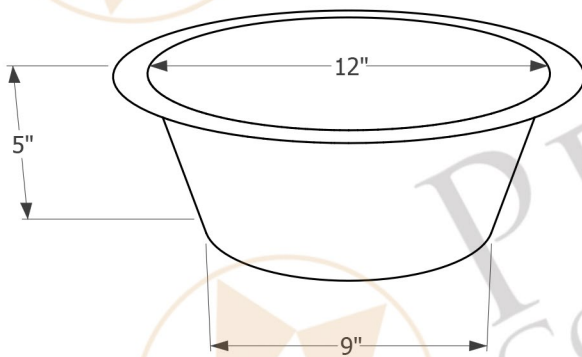

PREMIER
COPPER PRODUCTS

MODEL NUMBER: BR14BLK2

- * Description: 14" Round Hammered Copper Bar Sink with 2" Drain Opening
- * Outer Dimension: 14" x 5"
- * Inner Dimension: 12" x 5"
- * Rim: 1"
- * Drain Opening: 2"
- * Finish: Glazed Black