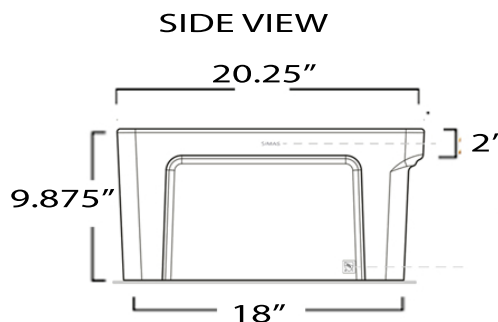

Cape Collection

Premium Fireclay Reversible Workstation Farmhouse Sink

MODEL:

Dennis30SG

Nantucket

S I N K S

www.NantucketSinksUSA.com
info@nantucketsinksusa.com

Overall Dimensions	Interior Bowl	Apron Height	Bowl Depth	Drain Dimensions
30.125" x 20.25"	28.75" x 17.25" top 27.25" x 15" bottom basin	9.875"	9" at center	3.5" Opening