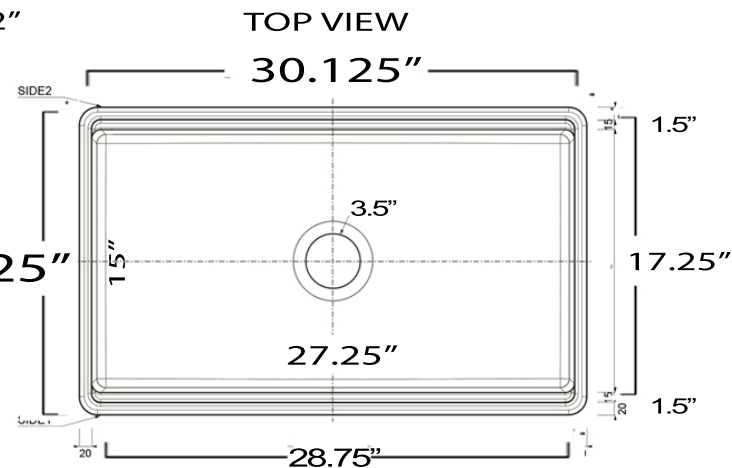

Cape Collection

Premium Fireclay Reversible Workstation Farmhouse Sink

MODEL:

Dennis30SG

Nantucket

S I N K S

www.NantucketSinksUSA.com
info@nantucketsinksusa.com

Overall Dimensions	Interior Bowl	Apron Height	Bowl Depth	Drain Dimensions
30.125" x 20.25"	28.75" x 17.25" top 27.25" x 15" bottom basin	9.875"	9" at center	3.5" Opening

Please Be Advised

- (Nominal Dimensions*) Actual Dimensions may vary by 1/4"
- Template Not included
- Apron Cabinet Required- internal cradle to support sink
- Very Heavy 2 Person lift Recommended

Project Name: _____