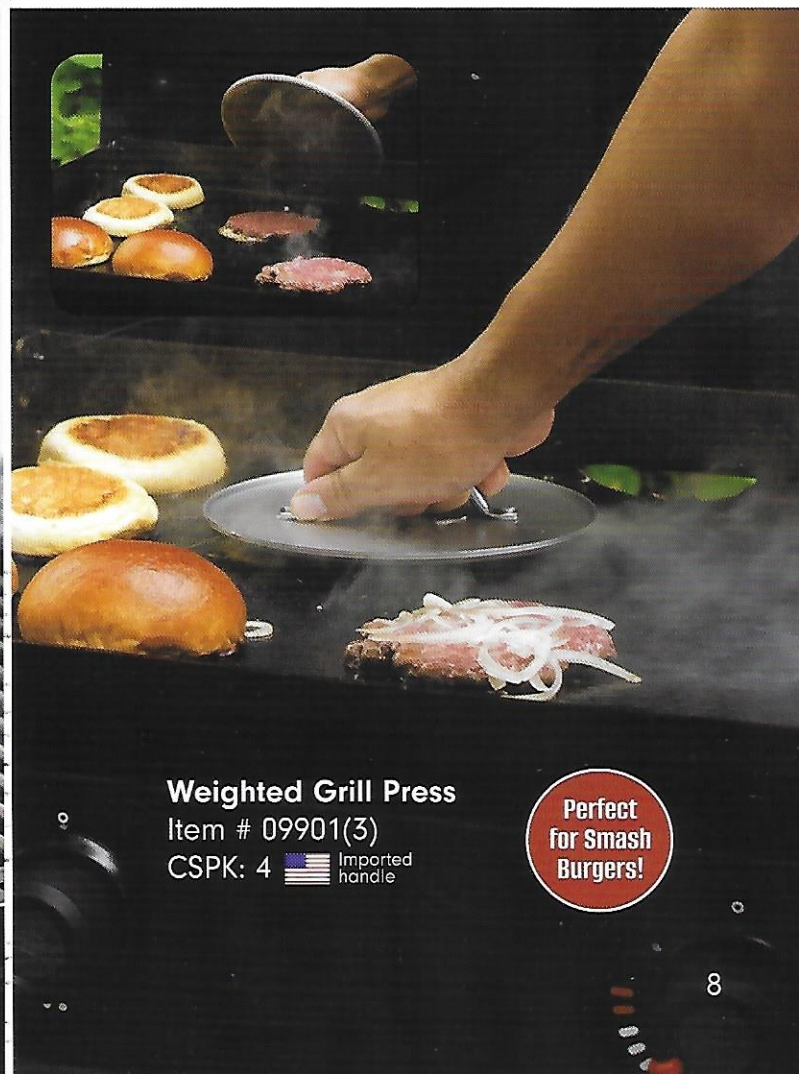

Weighted Grill Press
Item # 09901(3)
CSPK: 4 Imported handle

Perfect for Smash Burgers!