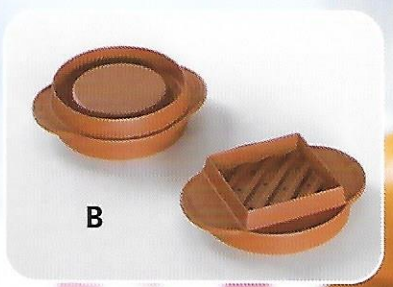

### C. Grill 'N Shake Basket

Item # 36554(1)

CSPK: 4 

Ship date: January 2025

C

B

A

**A. Chicken Leg Griller & Jalapeño Roaster**

Item # 36503(3)  
CSPK: 4

B

**B. Grill Topper**

Item # 36520(0)  
CSPK: 6

Ship date: January 2025

B

A

**A. Burger Trays**