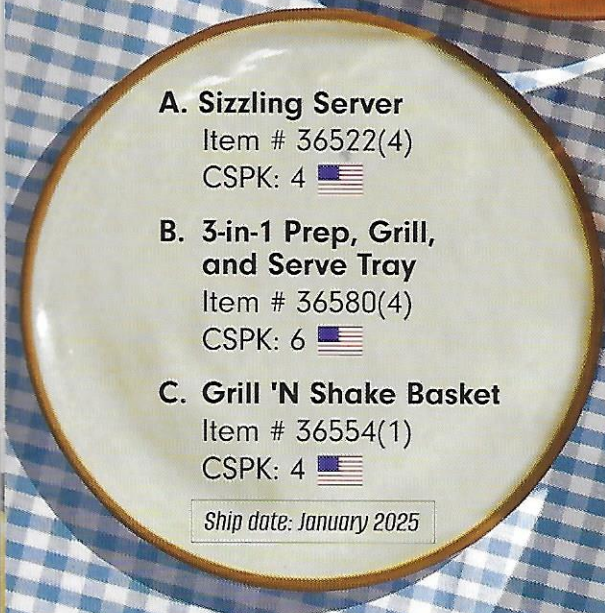

C. Grill 'N Shake Basket

Item # 36554(1)

CSPK: 4

Ship date: January 2025

C