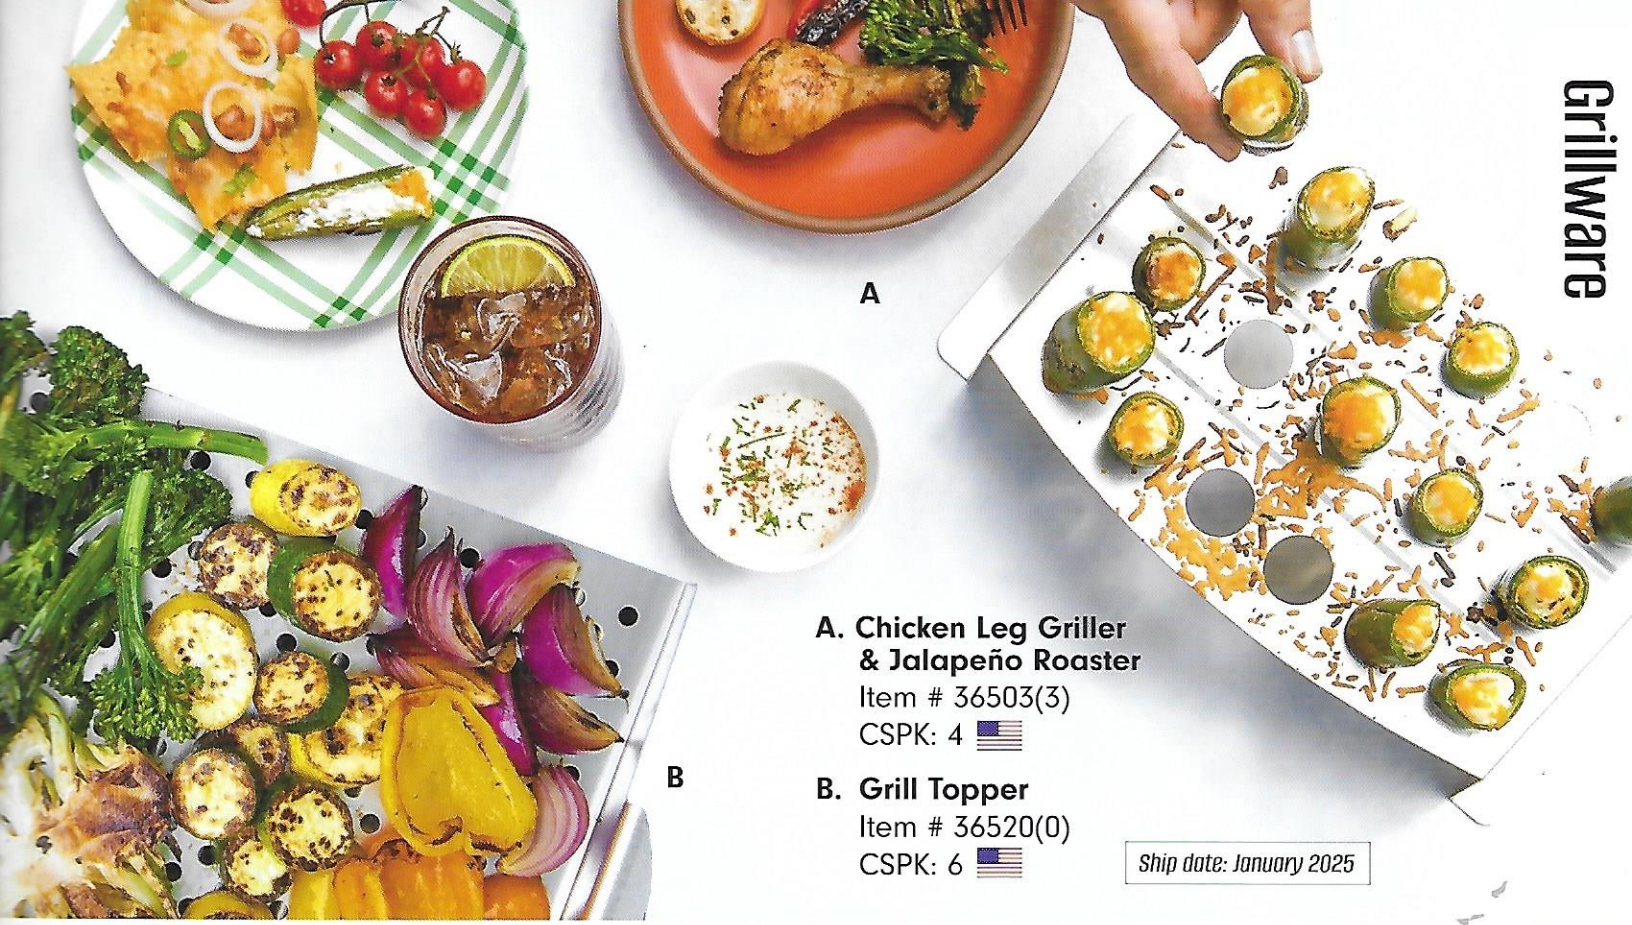

### C. Grill 'N Shake Basket

Item # 36554(1)

CSPK: 4 

Ship date: January 2025

C

B

A

**A. Chicken Leg Griller & Jalapeño Roaster**