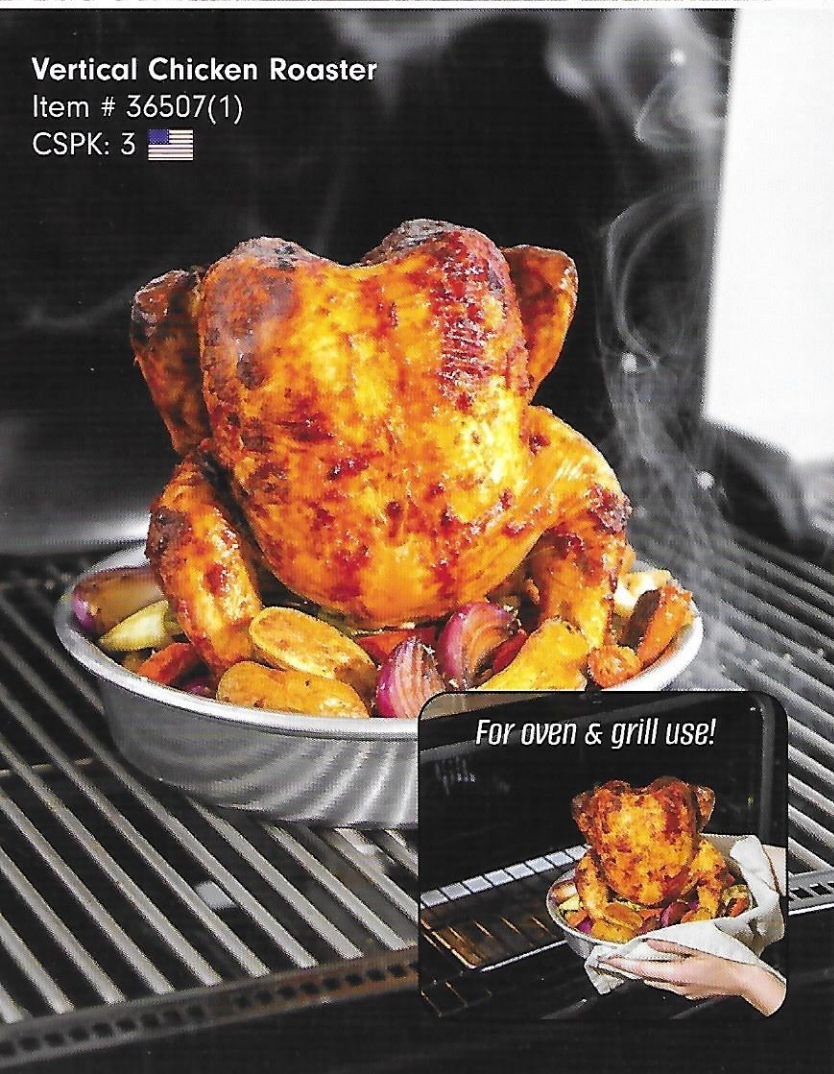

For oven & grill use!