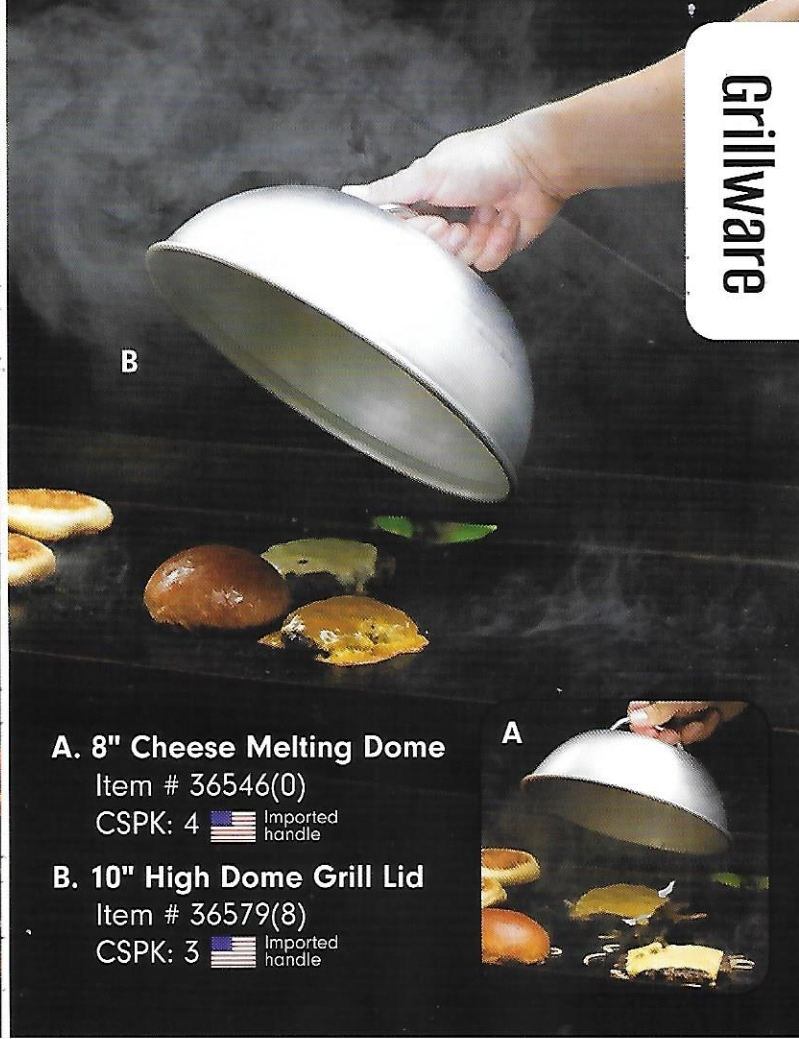

			
CERAMIC NON-STICK	SAFE FOR GRILL, STOVE & OVEN	WILL NOT RUST	MADE WITHOUT PFAS/PTFE

**Stovetop Kettle Smoker**

Item # 36556(9)

CSPK: 2  Imported handle

**Campfire Griller**  
Item # 01755(0)  
CSPK: 3

**A. 8" Cheese Melting Dome**  
Item # 36546(0)  
CSPK: 4 Imported handle

**B. 10" High Dome Grill Lid**  
Item # 36579(8)  
CSPK: 3 Imported handle

**Vertical Chicken Roaster**  
Item # 36507(1)  
CSPK: 3