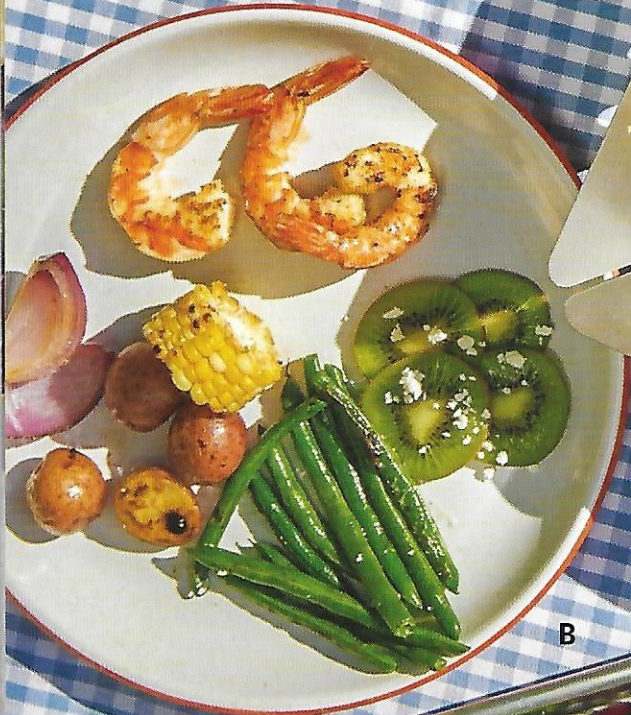

### C. Grill 'N Shake Basket

Item # 36554(1)

CSPK: 4 

Ship date: January 2025

C

B

A

**A. Chicken Leg Griller & Jalapeño Roaster**