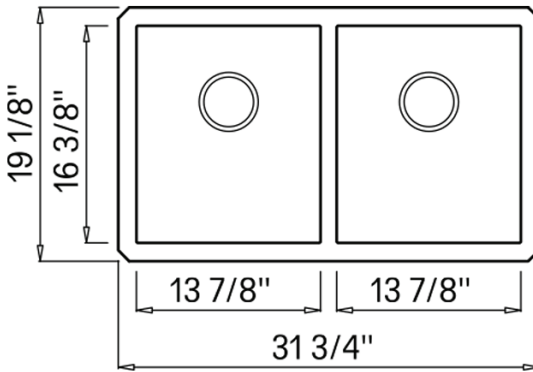

Exterior: 31-3/4" (wide) x 19-1/8" (front-to-back)

Interior Bowl: 13-7/8" x 16-3/8" (left), 13-7/8" x 16-3/8" (right)

Bowl Depth: 9"

Minimum Cabinet Size: 36" wide

Drain Hole Size: 3 1/2"

Installation Type:

DIMENSIONS

Register your product at www.ruvati.com/register.