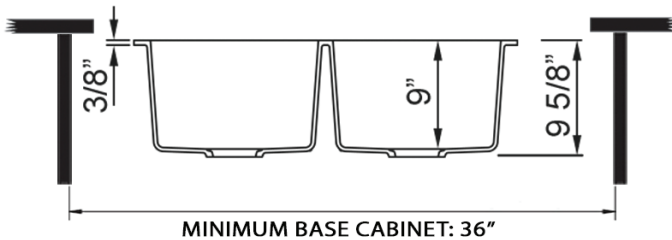

OPTIONAL ACCESSORIES (SOLD SEPARATELY)

cUPC certified by IAPMO to meet US and Canada plumbing standards.
Codes compliance: ASME A112.19.3/CSA B45.4

DIMENSIONS

Register your product at www.ruvati.com/register.