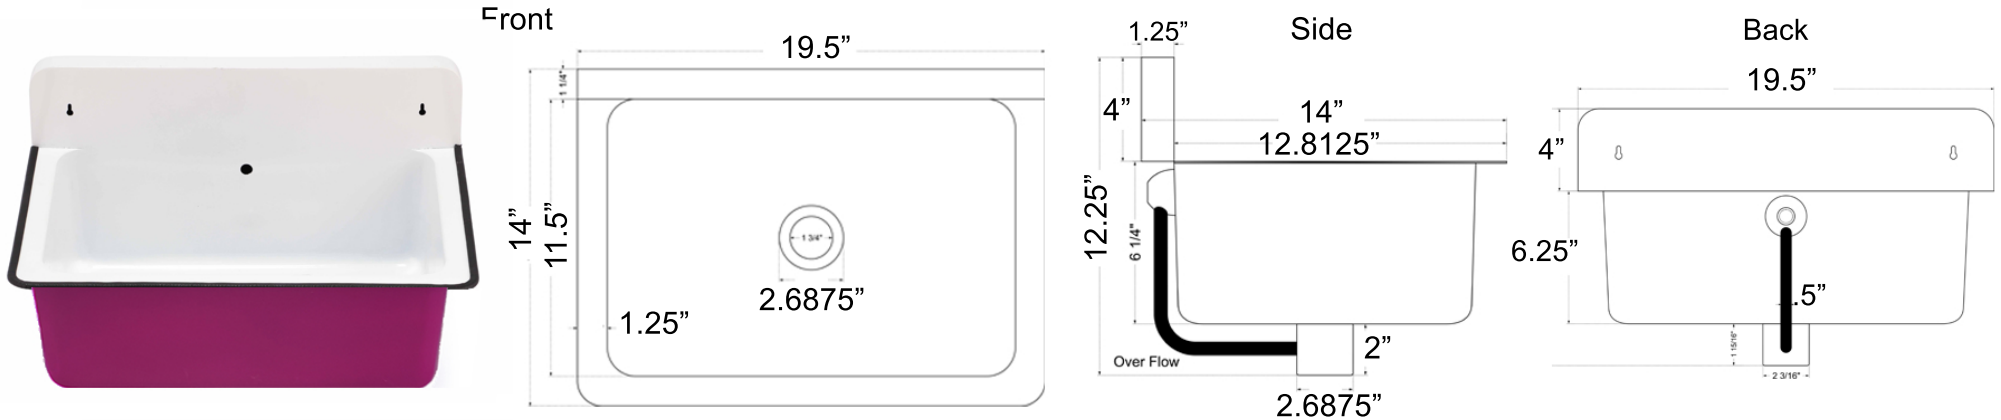

Anchor Collection

Wallmount Iron Bucket Sink - With Overflow

Nantucket
S I N K S

model:

NS-ACBSOF-PNKW

www.NantucketSinksUSA.com

info@nantucketsinksusa.com

OVERALL DIMENSIONS	INTERIOR BOWL	BOWL DEPTH	DRAIN OPENING	MOUNTING HARDWARE
19.5" x 14" x 12.25"	17" x 11.5"	6.25"	1.75"	2 INCLUDED SCREWS

FEATURES:

- Durable Iron construction
- Powder-coated finish
- Has integral metal overflow
- Hand cut - tolerance +/- .5"
- Includes mounting hardware
- 4" high back splash
- No pre-cut faucet hole(s)
- Drain and Faucet are not included with sink
- Takes standard umbrella drain with overflow