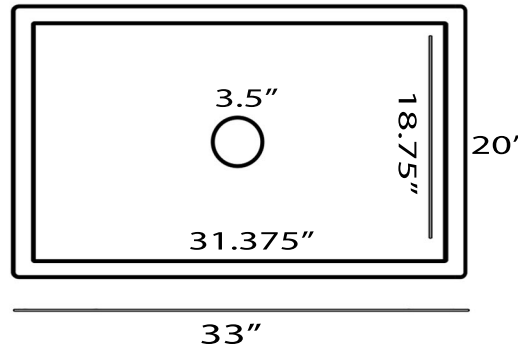

# Nantucket

S I N K S

MODEL:  
FCFS3320S-BluMare

www.NantucketSinksUSA.com  
info@nantucketsinksusa.com

TOP VIEW

FRONT VIEW

Overall Dimensions	Interior Basin	Apron Height	Bowl Depth	Drain Dimensions
33 x 20 x 10"	31.375" x 18.75"	10"	9.25"	3.5" Opening