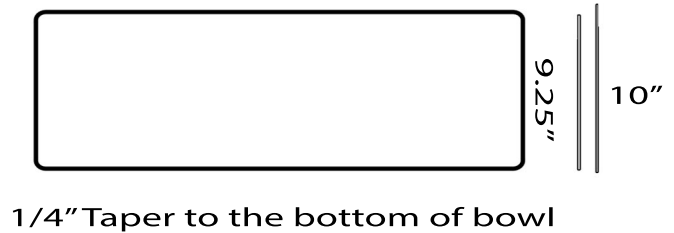

# Nantucket

S I N K S

MODEL:  
FCFS3320S-BluMare

www.NantucketSinksUSA.com  
info@nantucketsinksusa.com

TOP VIEW

FRONT VIEW

Overall Dimensions	Interior Basin	Apron Height	Bowl Depth	Drain Dimensions
33 x 20 x 10"	31.375" x 18.75"	10"	9.25"	3.5" Opening