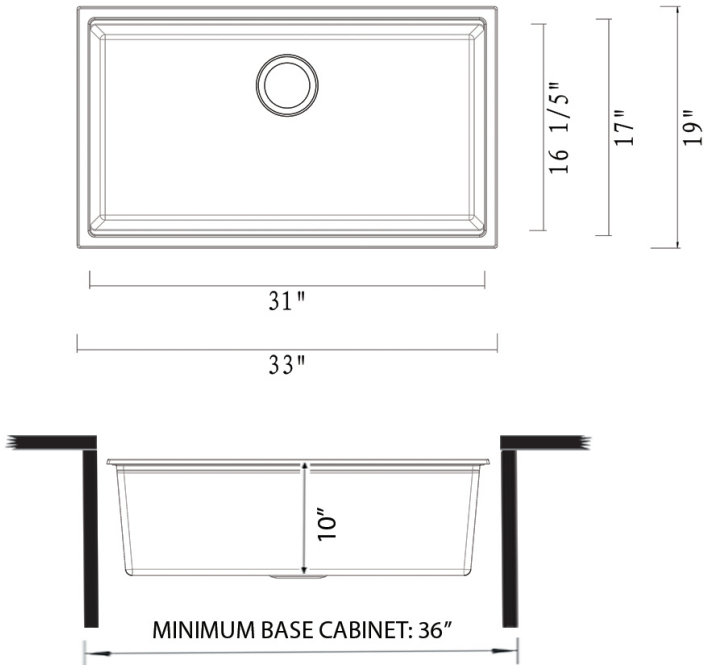

OPTIONAL ACCESSORIES (SOLD SEPARATELY)

cUPC certified by IAPMO to meet US and Canada plumbing standards.
Codes compliance: ASME A112.19.3/CSA B45.4

DIMENSIONS

Register your product at www.ruvati.com/register.