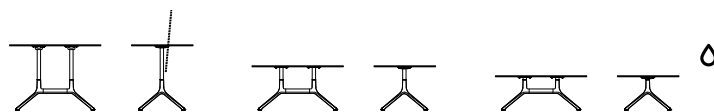

Ø 69 H 76-50-38 cm
Ø 27 1/8" H 29 7/8-19 5/8-15"

Ø 89 H 76-50-38 cm
Ø 35" H 29 7/8-19 5/8-15"

L 69 P 69 H 76-50-38 cm
W 27 1/8" D 27 1/8" H 29 7/8-19 5/8-15"

L 89 P 89 H 76-50-38 cm
W 35" D 35" H 29 7/8-19 5/8-15"

Ø 79 H 76-50-38 cm
Ø 31 1/8" H 29 7/8-19 5/8-15"

L 79 P 79 H 76-50-38 cm
W 31 1/8" D 31 1/8" H 29 7/8-19 5/8-15"

Bistro table - Occasional table (double base)

L 100 P 59 H 76-50-38 cm
W 39 3/8" D 23 2/8" H 29 7/8-19 5/8-15"

L 150 P 69 H 76-50-38 cm
W 59" D 27 1/8" H 29 7/8-19 5/8-15"

L 120 P 59 H 76-50-38 cm
W 47 2/8" D 23 2/8" H 29 7/8-19 5/8-15"

L 120 P 79 H 76-50-38 cm
W 47 2/8" D 31 1/8" H 29 7/8-19 5/8-15"

L 100 P 69 H 76-50-38 cm
W 39 3/8" D 27 1/8" H 29 7/8-19 5/8-15"