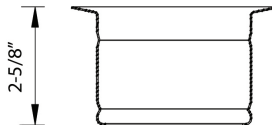

### COLOR OPTIONS:

**BL:** Gunmetal Black

**GG:** Brushed Gold Satin Brass

**ST:** Stainless Steel

Long Screw

Register your product at: [www.ruvati.com/register-product](http://www.ruvati.com/register-product)