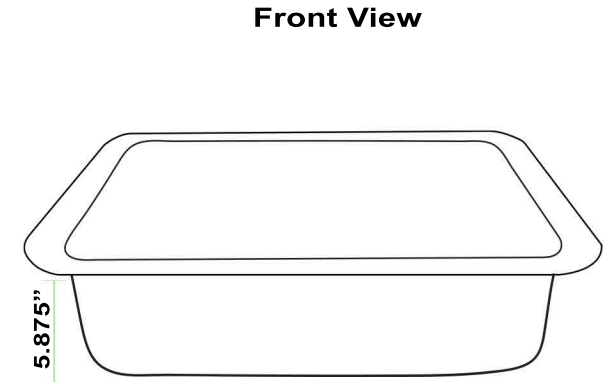

Brightwork Collection

Dualmount Hand-Hammered Single Bowl Bar Sink

model: RES2014

Nantucket

S I N K S

www.NantucketSinksUSA.com
info@nantucketsinksusa.com

OVERALL DIMENSIONS	INTERIOR BOWL	BOWL DEPTH	DRAIN OPENING	DRAIN INCLUDED
20" x 14" x 6.25"	17" x 11.5"	5.875"	3.5"	No

FEATURES:

- 18 Gauge Stainless Steel Bar Sink
- Dualmount Design
- Hand Hammered - Each Piece Is Unique
- Limited Lifetime Manufacturers Warranty
- Dimensions may vary by up to .25"
- Template/Clips not included with sink