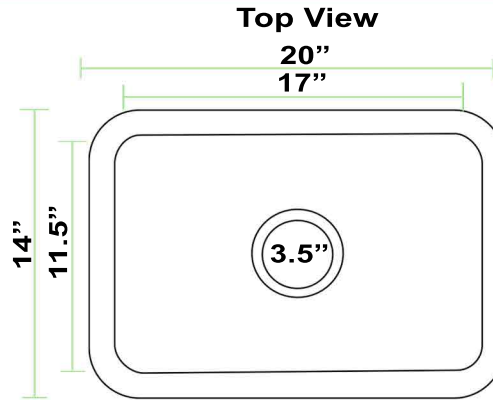

Brightwork Collection

Dualmount Hand-Hammered Single Bowl Bar Sink

model: RES2014

Nantucket

S I N K S

www.NantucketSinksUSA.com
info@nantucketsinksusa.com

OVERALL DIMENSIONS	INTERIOR BOWL	BOWL DEPTH	DRAIN OPENING	DRAIN INCLUDED
20" x 14" x 6.25"	17" x 11.5"	5.875"	3.5"	No

FEATURES:

- 18 Gauge Stainless Steel Bar Sink
- Dualmount Design
- Hand Hammered - Each Piece Is Unique
- Limited Lifetime Manufacturers Warranty
- Dimensions may vary by up to .25"
- Template/Clips not included with sink