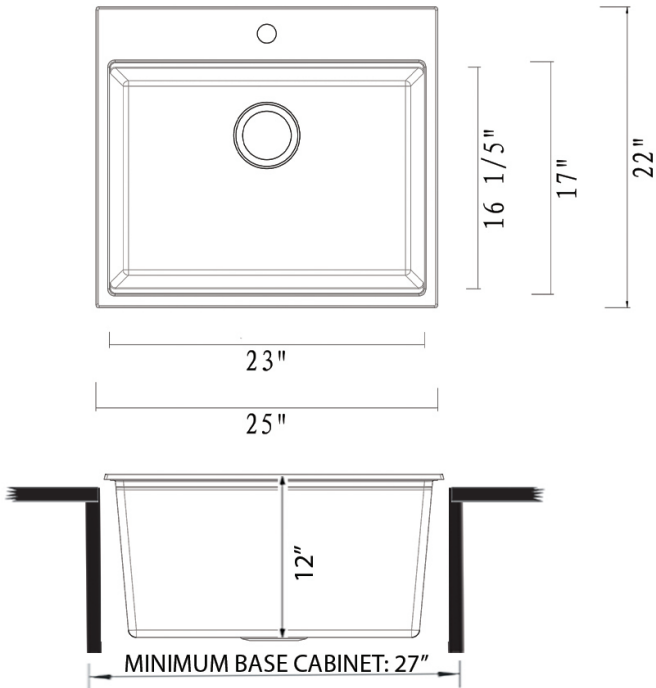

## NOMINAL DIMENSIONS

Exterior: 25" (wide) x 22" (front-to-back)  
Interior Bowl: 23" (wide) x 16-1/5" (front-to-back)  
Bowl Depth: 12"  
Minimum Cabinet Size: 27" wide  
Drain Hole Size: 3 1/2"

Installation Type:  
Topmount

## DIMENSIONS

Register your product at [www.ruvati.com/register](http://www.ruvati.com/register).