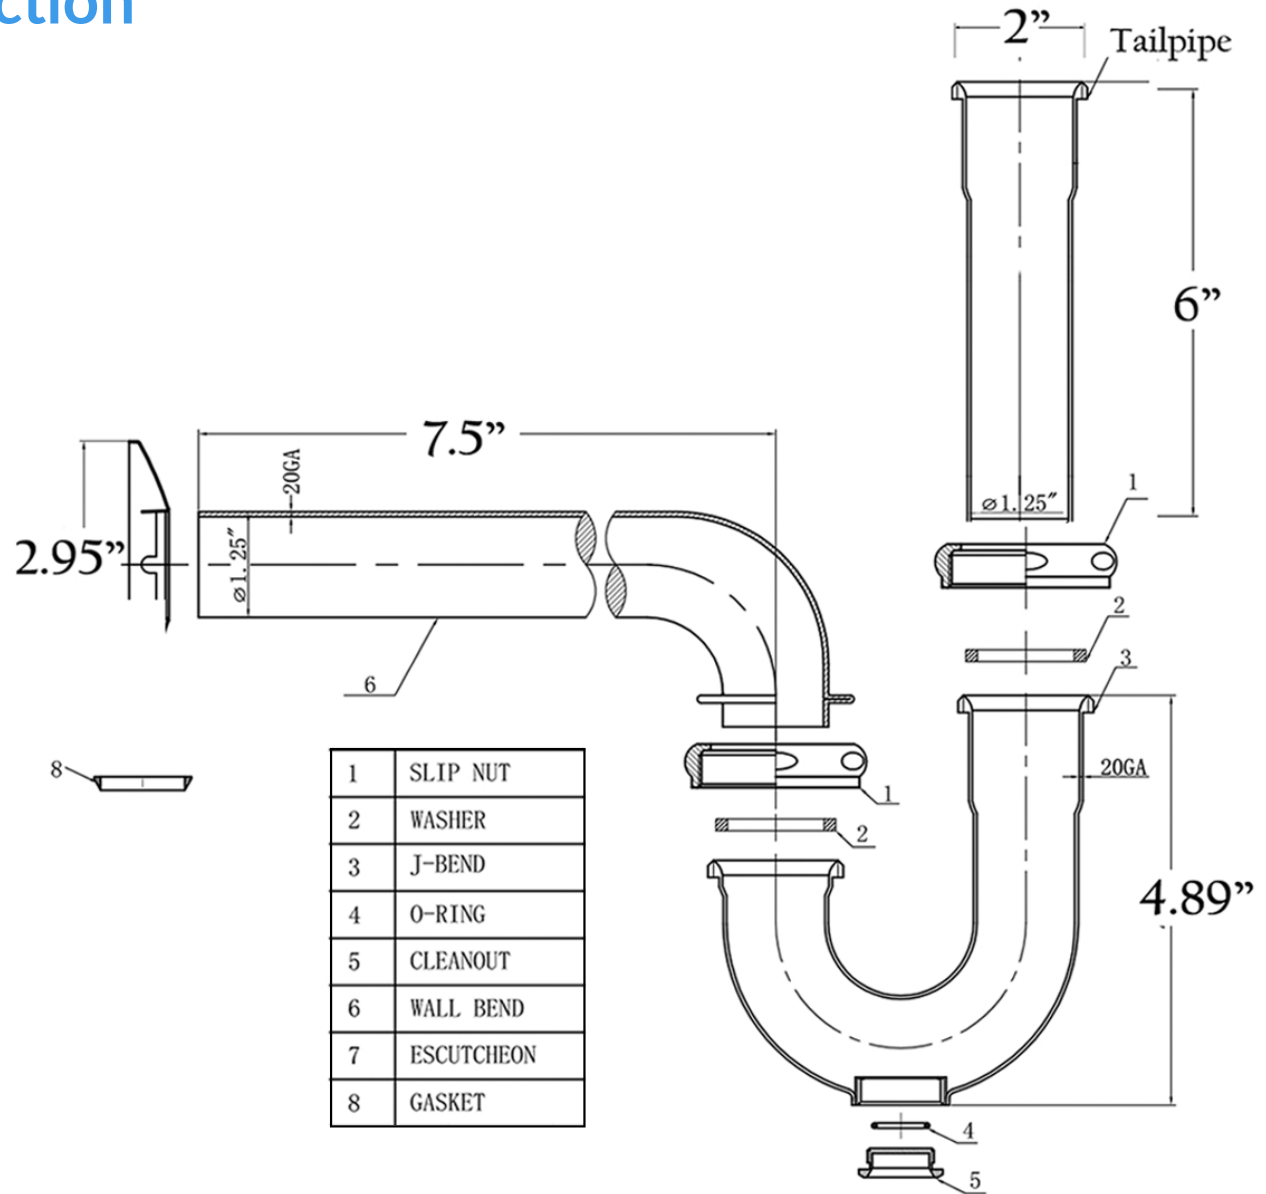

## Chrome Finish P-Trap

### MODEL:

PT-CP

### FEATURES:

- Polished Chrome Finish
- For use with 3" Commercial Drain Openings (3CHGR)
- cUPC Certified
- Compatible with Anchor Collection Utility Sinks
- Brass fittings
- Fits standard 1.75" vanity drains without tailpipe