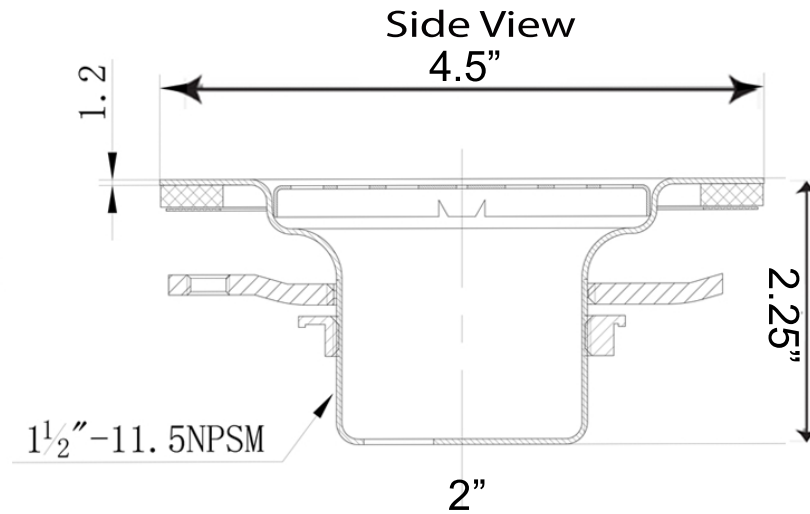

Premium Accessories Collection

Matte Black Grid Utility Drain

MODEL:
3CHGRMBL - MATTE BLACK

FEATURES

- Powder Coated Matte Black Finish
- For use with 3" Commercial Drain Openings
- cUPC certified
- Compatible with Anchor Collection Utility Sinks
- Brass fittings
- Includes Rubber Stopper Drain Plug

** Will NOT fit standard 3.5" kitchen drain opening*

Components