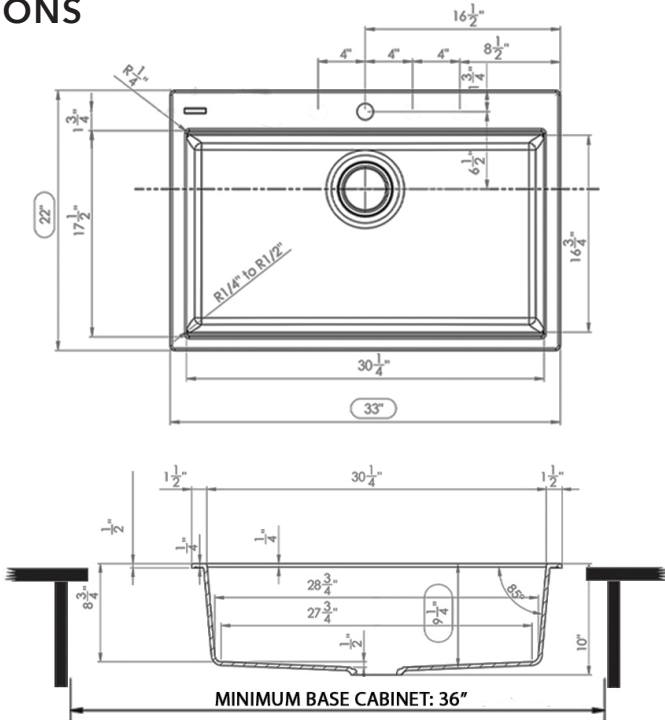

OPTIONAL ACCESSORIES (SOLD SEPARATELY)

UPC compliant. Certified by CSA to meet US and Canada plumbing codes.
Codes compliance: ASME A112.19.3/CSA B45.4

DIMENSIONS

Register your product at www.ruvati.com/register.

RUVATI USA
www.ruvati.com

Phone: 1.855.478.8284
Email: support@ruvati.com