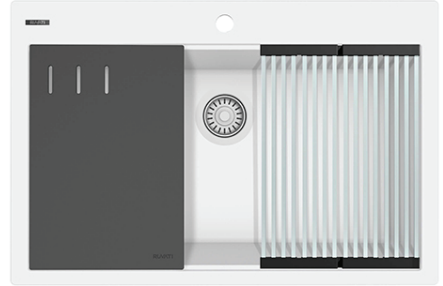

RVG1306

GRANITE TOPMOUNT KITCHEN SINK

RUVATI[®]
SPECIFICATION SHEET

MATERIAL

- Solid Granite Composite
- 80% crushed natural granite for extreme strength
- Non-porous and resistant to stains

FEATURES

- Naturally sound proof
- Will never discolor
- Rounded inside corners

COLOR OPTIONS

BK: Matte Black

UR: Urban Gray

WH: Matte White

ES: Espresso Brown

IN THE BOX

Cutting Board
[RVA1217BWC]

Folding Rack
[RVA1395]

Cut-out
Template

Basket Strainer
[RVA1038]

Mounting Clips
[RVA11052]

Rinse Grid
[RVA41080BK/GR]

NOMINAL DIMENSIONS

Exterior: 33" (wide) x 22" (front-to-back)

Interior Bowl: 30-1/4" (wide) x 16-3/4" (front-to-back)

Bowl Depth: 8-3/4"

Minimum Cabinet Size: 36" wide

Drain Hole Size: 3 1/2"

Installation Type:
Topmount

Inside Corners:
Rounded

Drain Location:
Rear Center

RUVATI USA

www.ruvati.com