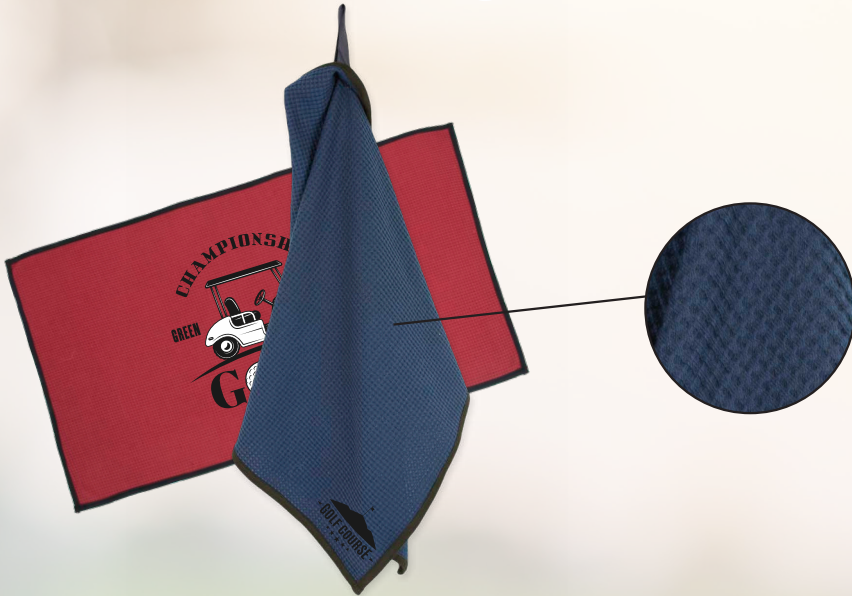

SPORTS TOWELS *Special*

Great for camps, golf outings, races, gift shops and more!

WAFFLE KNIT

Specifications

- WAFFLE WEAVE POLYESTER FABRIC
- NYLON HANDLE
- 16" (w) x 31.5" (l)

SHEARED COTTON

Specifications

- SHEARED COTTON FABRIC
 - NYLON HANDLE
 - 16" (w) x 31.5" (l)

SPECIAL PRICING (ASI)

| | | | | | |
|-------------------------|--------------------------|--------------------------|--------------------------|--------------------------|---------------------------|
| 50 pcs \$8.16 | 100 pcs \$7.16 | 150 pcs \$6.96 | 250 pcs \$6.76 | 500 pcs \$6.56 | 1000 pcs \$6.36 |
|-------------------------|--------------------------|--------------------------|--------------------------|--------------------------|---------------------------|