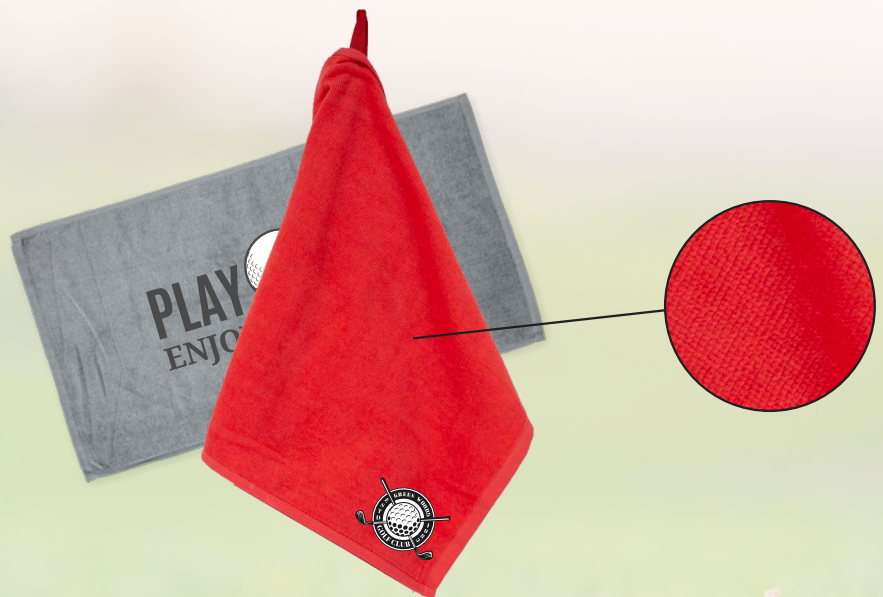

SPORTS TOWELS *Special*

Great for camps, golf outings, races, gift shops and more!

WAFFLE KNIT

Specifications

- WAFFLE WEAVE POLYESTER FABRIC
- NYLON HANDLE
- 16" (w) x 31.5" (l)

SHEARED COTTON

Specifications

- SHEARED COTTON FABRIC
 - NYLON HANDLE
 - 16" (w) x 31.5" (l)

SPECIAL PRICING (ASI)

| | | | | | |
|-------------------------|--------------------------|--------------------------|--------------------------|--------------------------|---------------------------|
| 50 pcs \$8.16 | 100 pcs \$7.16 | 150 pcs \$6.96 | 250 pcs \$6.76 | 500 pcs \$6.56 | 1000 pcs \$6.36 |
|-------------------------|--------------------------|--------------------------|--------------------------|--------------------------|---------------------------|