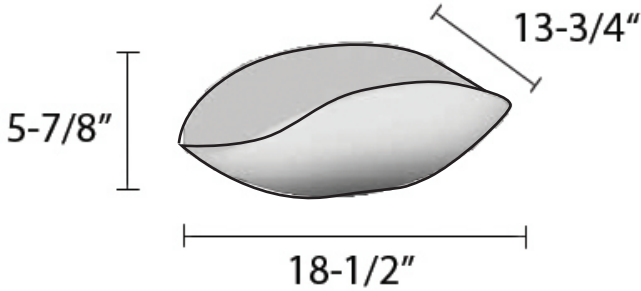

SOLD SEPARATELY

DIMENSIONS

Register your product at www.ruvati.com/register.